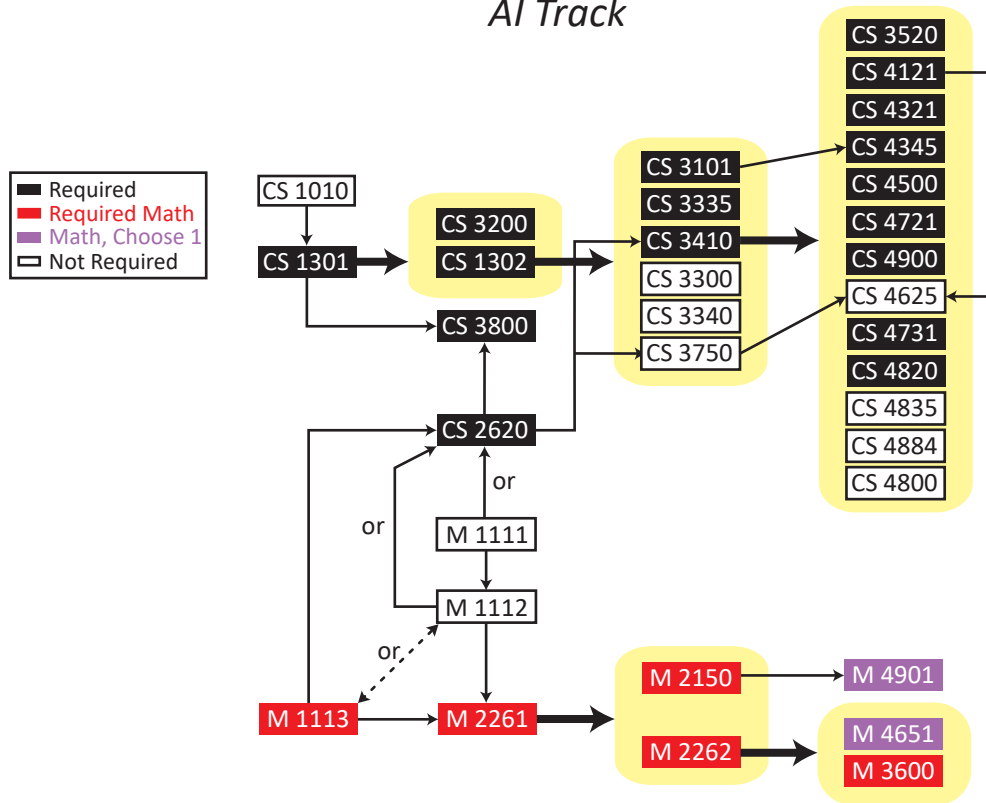

BS in Computer Science AI Track

Science Requirements:

1. Must be one of the following four sequences¹:

Biol 1107/L & Biol 1108/L
 Chem 1211/L & Chem 1212/L
 Phys 1111K & Phys 1112K
 Phys 2211K & Phys 2212K

2. Can be any of one these in a different discipline from the sequence above (or can be another course from the list above)²:

Astr 1010K, 1020K
 Biol 1010/20L, 1030/40L, 1951H, 1952H
 Chem 1010/L, 1151K, 1152K
 Geog 1112K, 1113K
 Geol 1121K, 1122K
 Engr 2320 (3 hrs, additional required hour moves to electives)

¹ Core: Technology, Mathematics, & Sciences 2.a

² Core: Technology, Mathematics, & Sciences