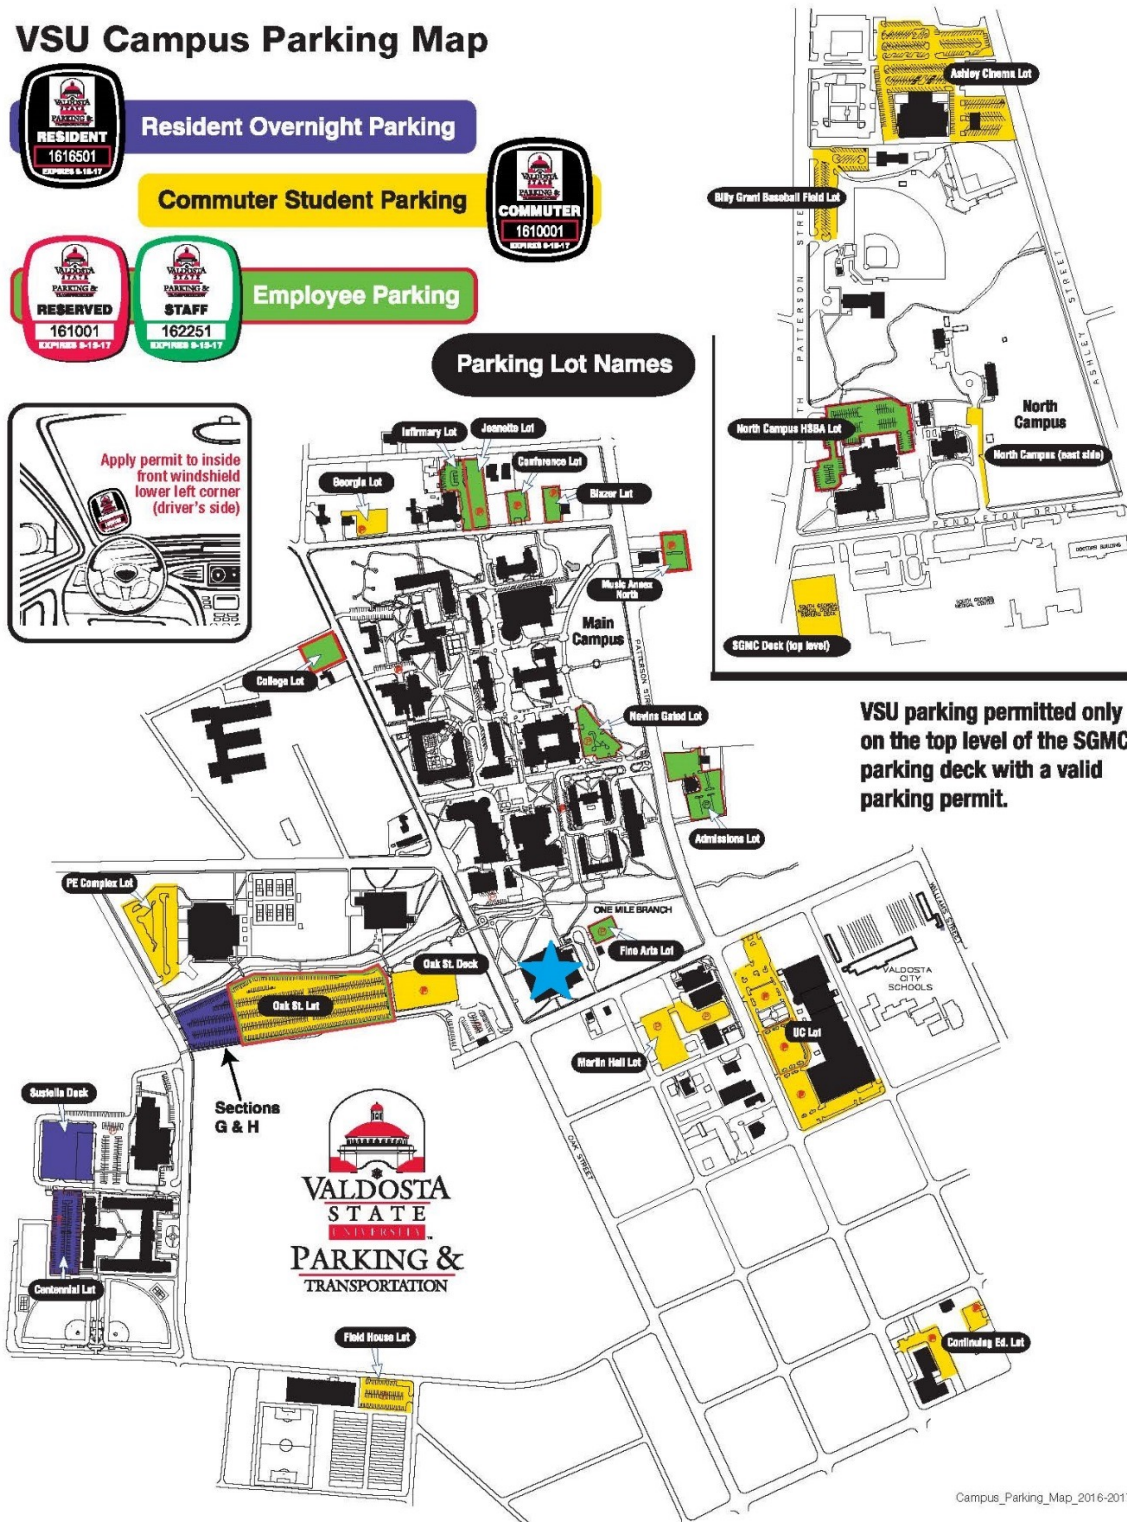

PARKING WHILE AT VSU:

VSU Campus Parking Map

Resident Overnight Parking

Commuter Student Parking

Employee Parking

Parking Lot Names

VSU parking permitted only on the top level of the SGMC parking deck with a valid parking permit.

You will be given a parking pass upon registering for the conference, which will allow you to park in the Oak St. deck and lots which are located across Oak Street from the Fine Arts Building (indicated by the blue star).

If you receive a parking ticket during the time you are registering, bring it to either Professor Roehrich or Barbara Fontaine in the Music Department Office on the second floor of the Fine Arts Building, Room 2018.