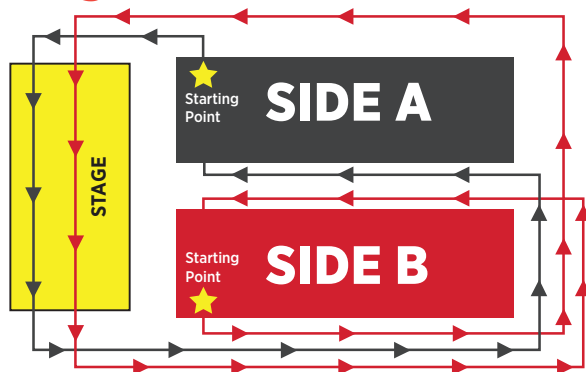

Ceremony Line Up Spring 2024 • Graduate School Ceremony

LINEUP
4:30pm

PROCESSIONAL
4:55pm

CEREMONY
5:00pm

Stage Route:

- Graduate Check-in is at designated degree table
- Graduates enter at Southeast entrance by tennis court