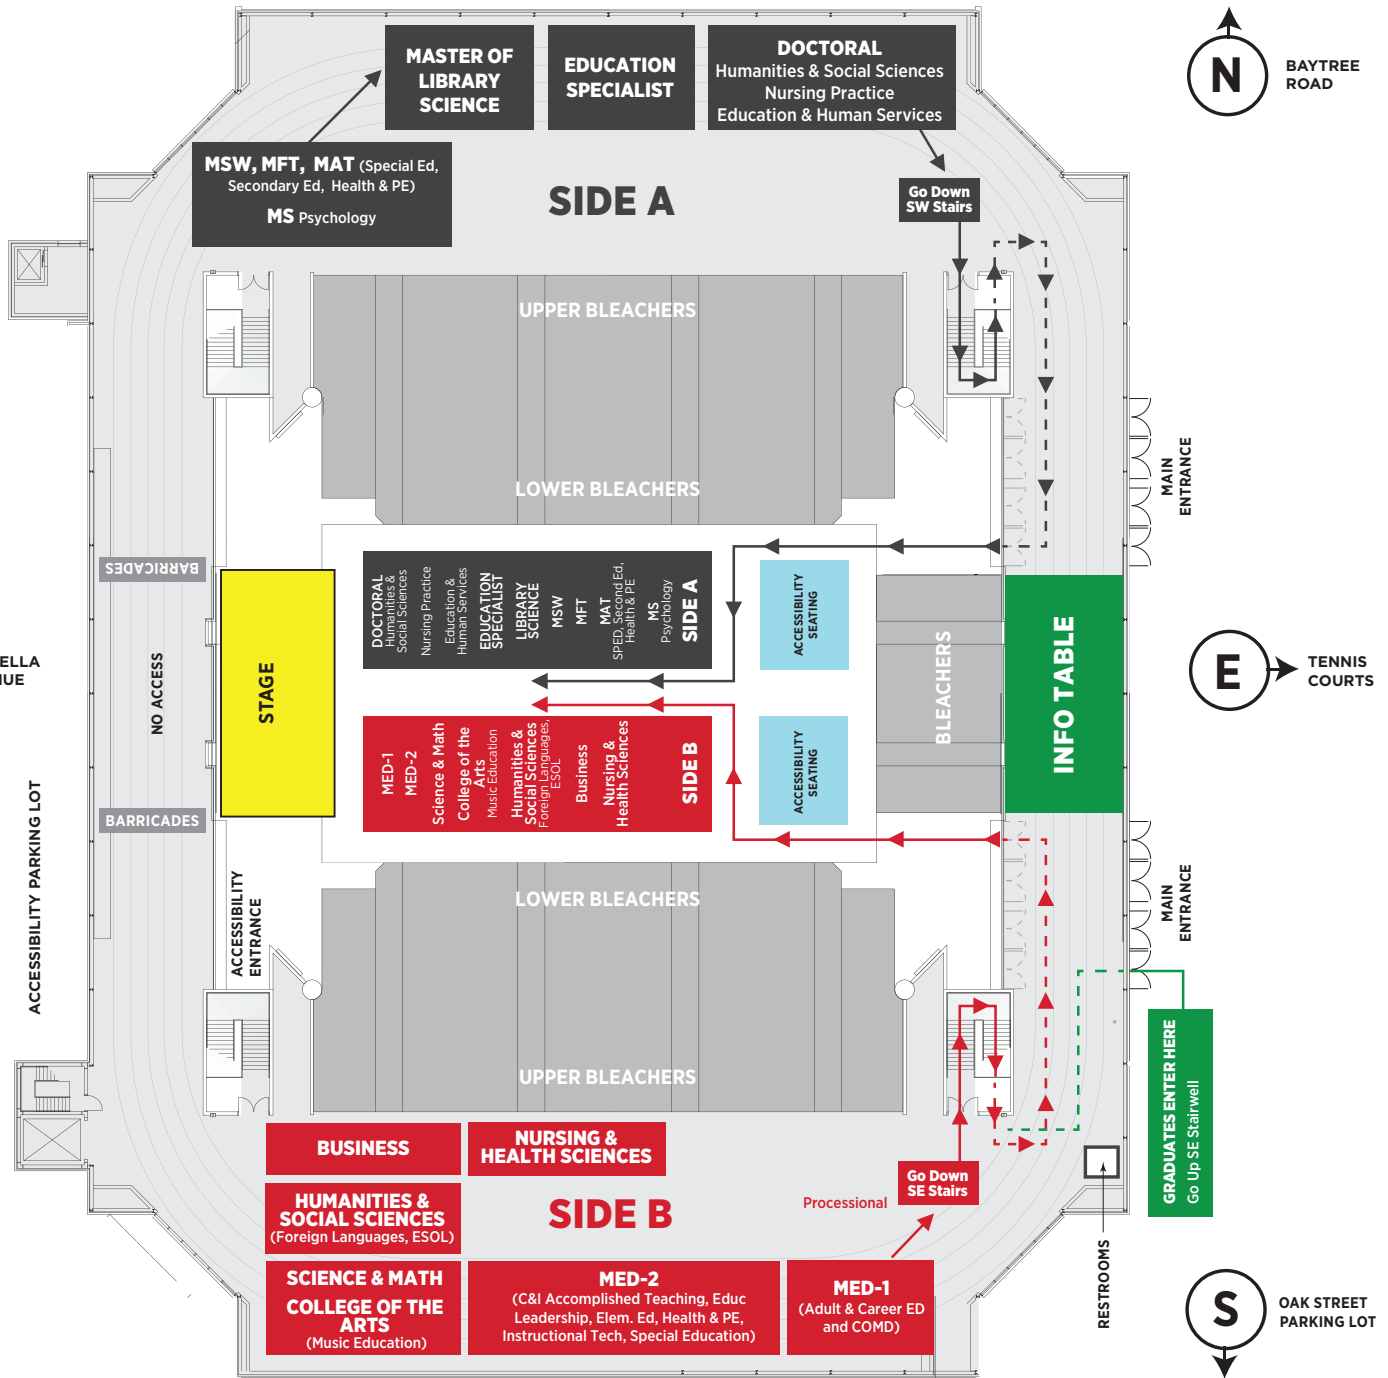

Ceremony Line Up Spring 2024 • Graduate School Ceremony

LINEUP
4:30pm

PROCESSIONAL
4:55pm

CEREMONY
5:00pm

Stage Route:

- Graduate Check-in is at designated degree table
- Graduates enter at Southeast entrance by tennis court