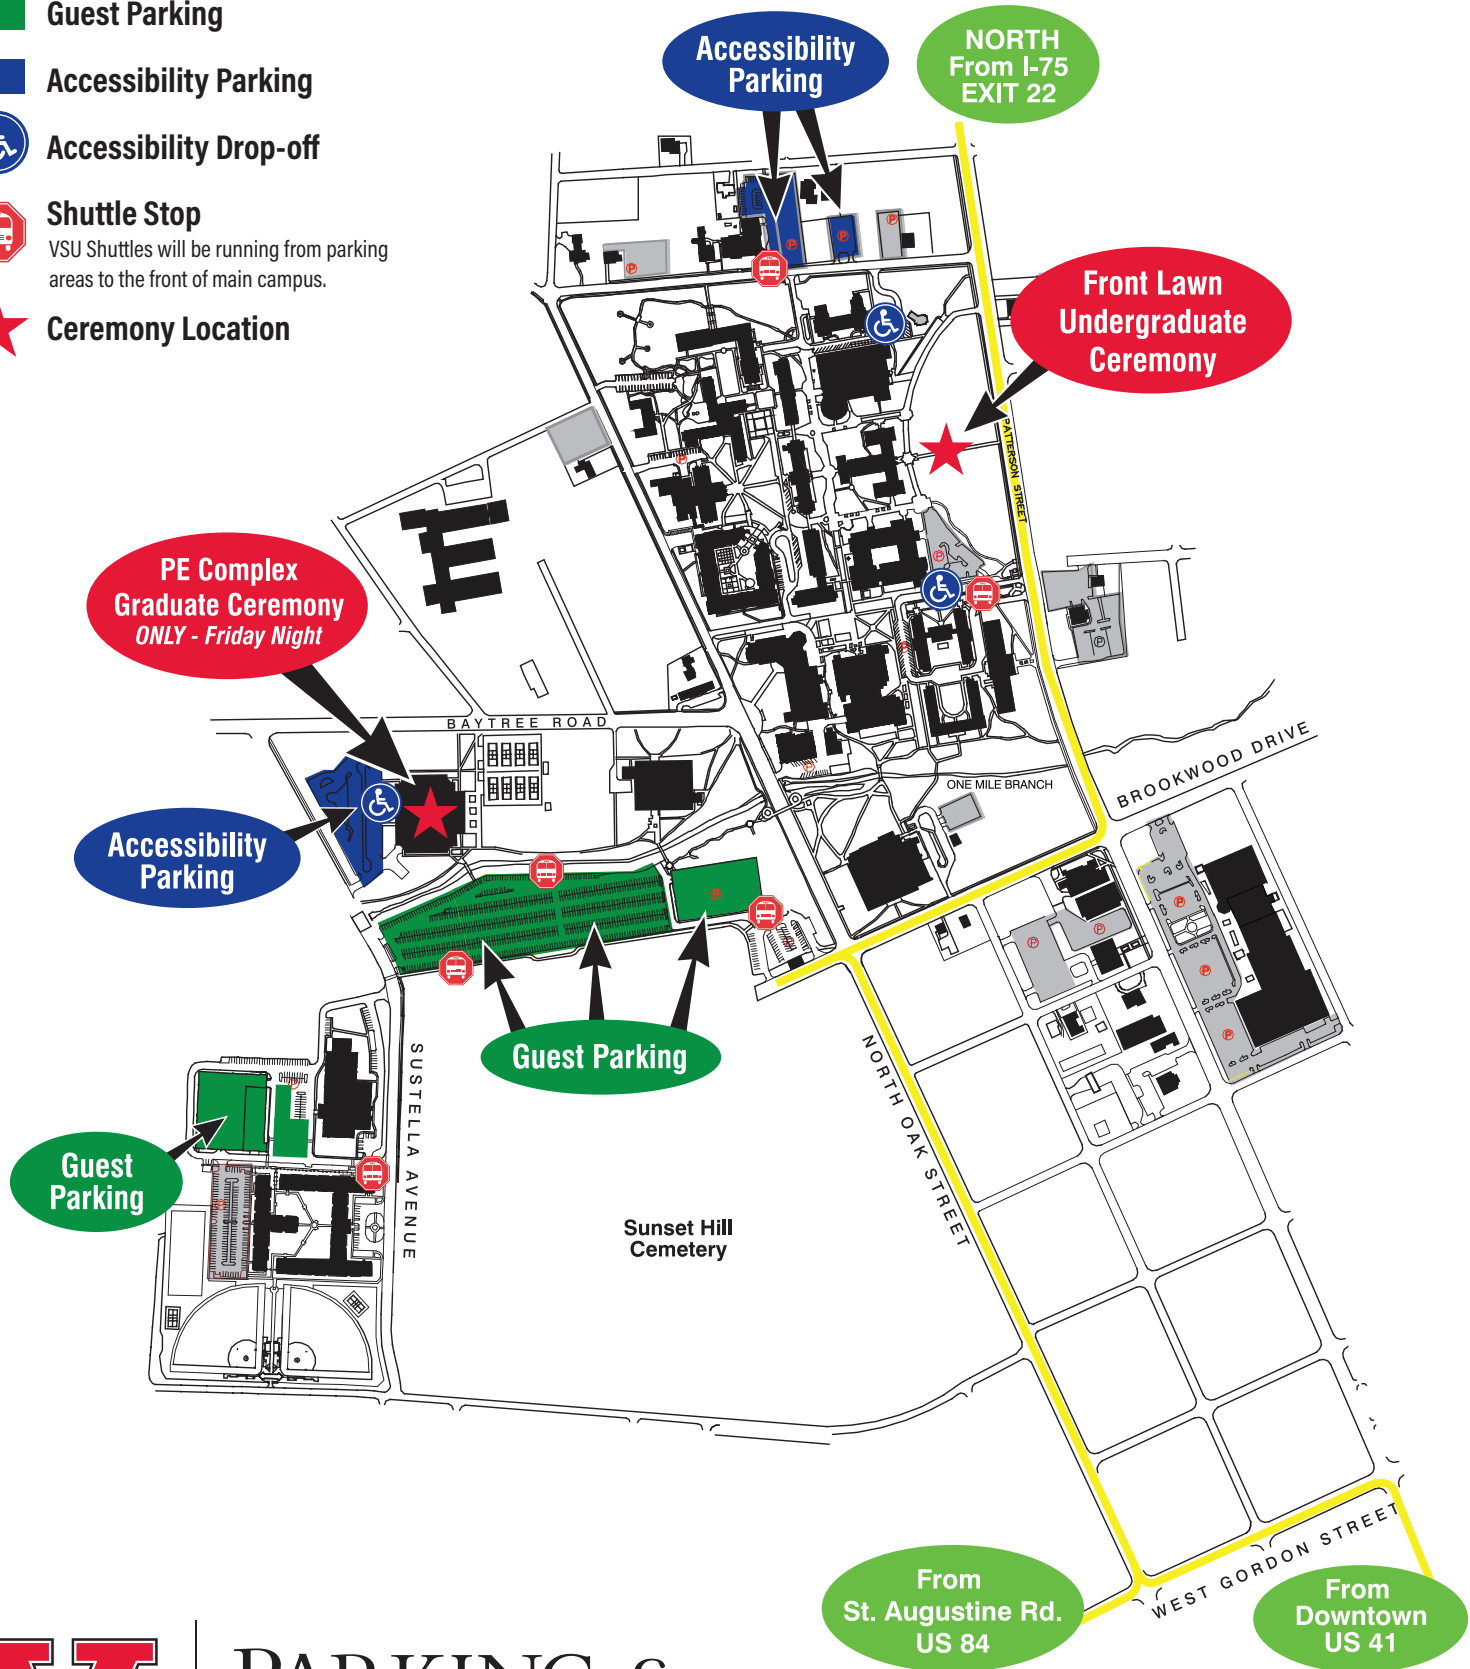

Commencement Parking Map

 Guest Parking

 Accessibility Parking

 Accessibility Drop-off

 Shuttle Stop
VSU Shuttles will be running from parking areas to the front of main campus.

 Ceremony Location

PARKING & TRANSPORTATION
VALDOSTA STATE UNIVERSITY