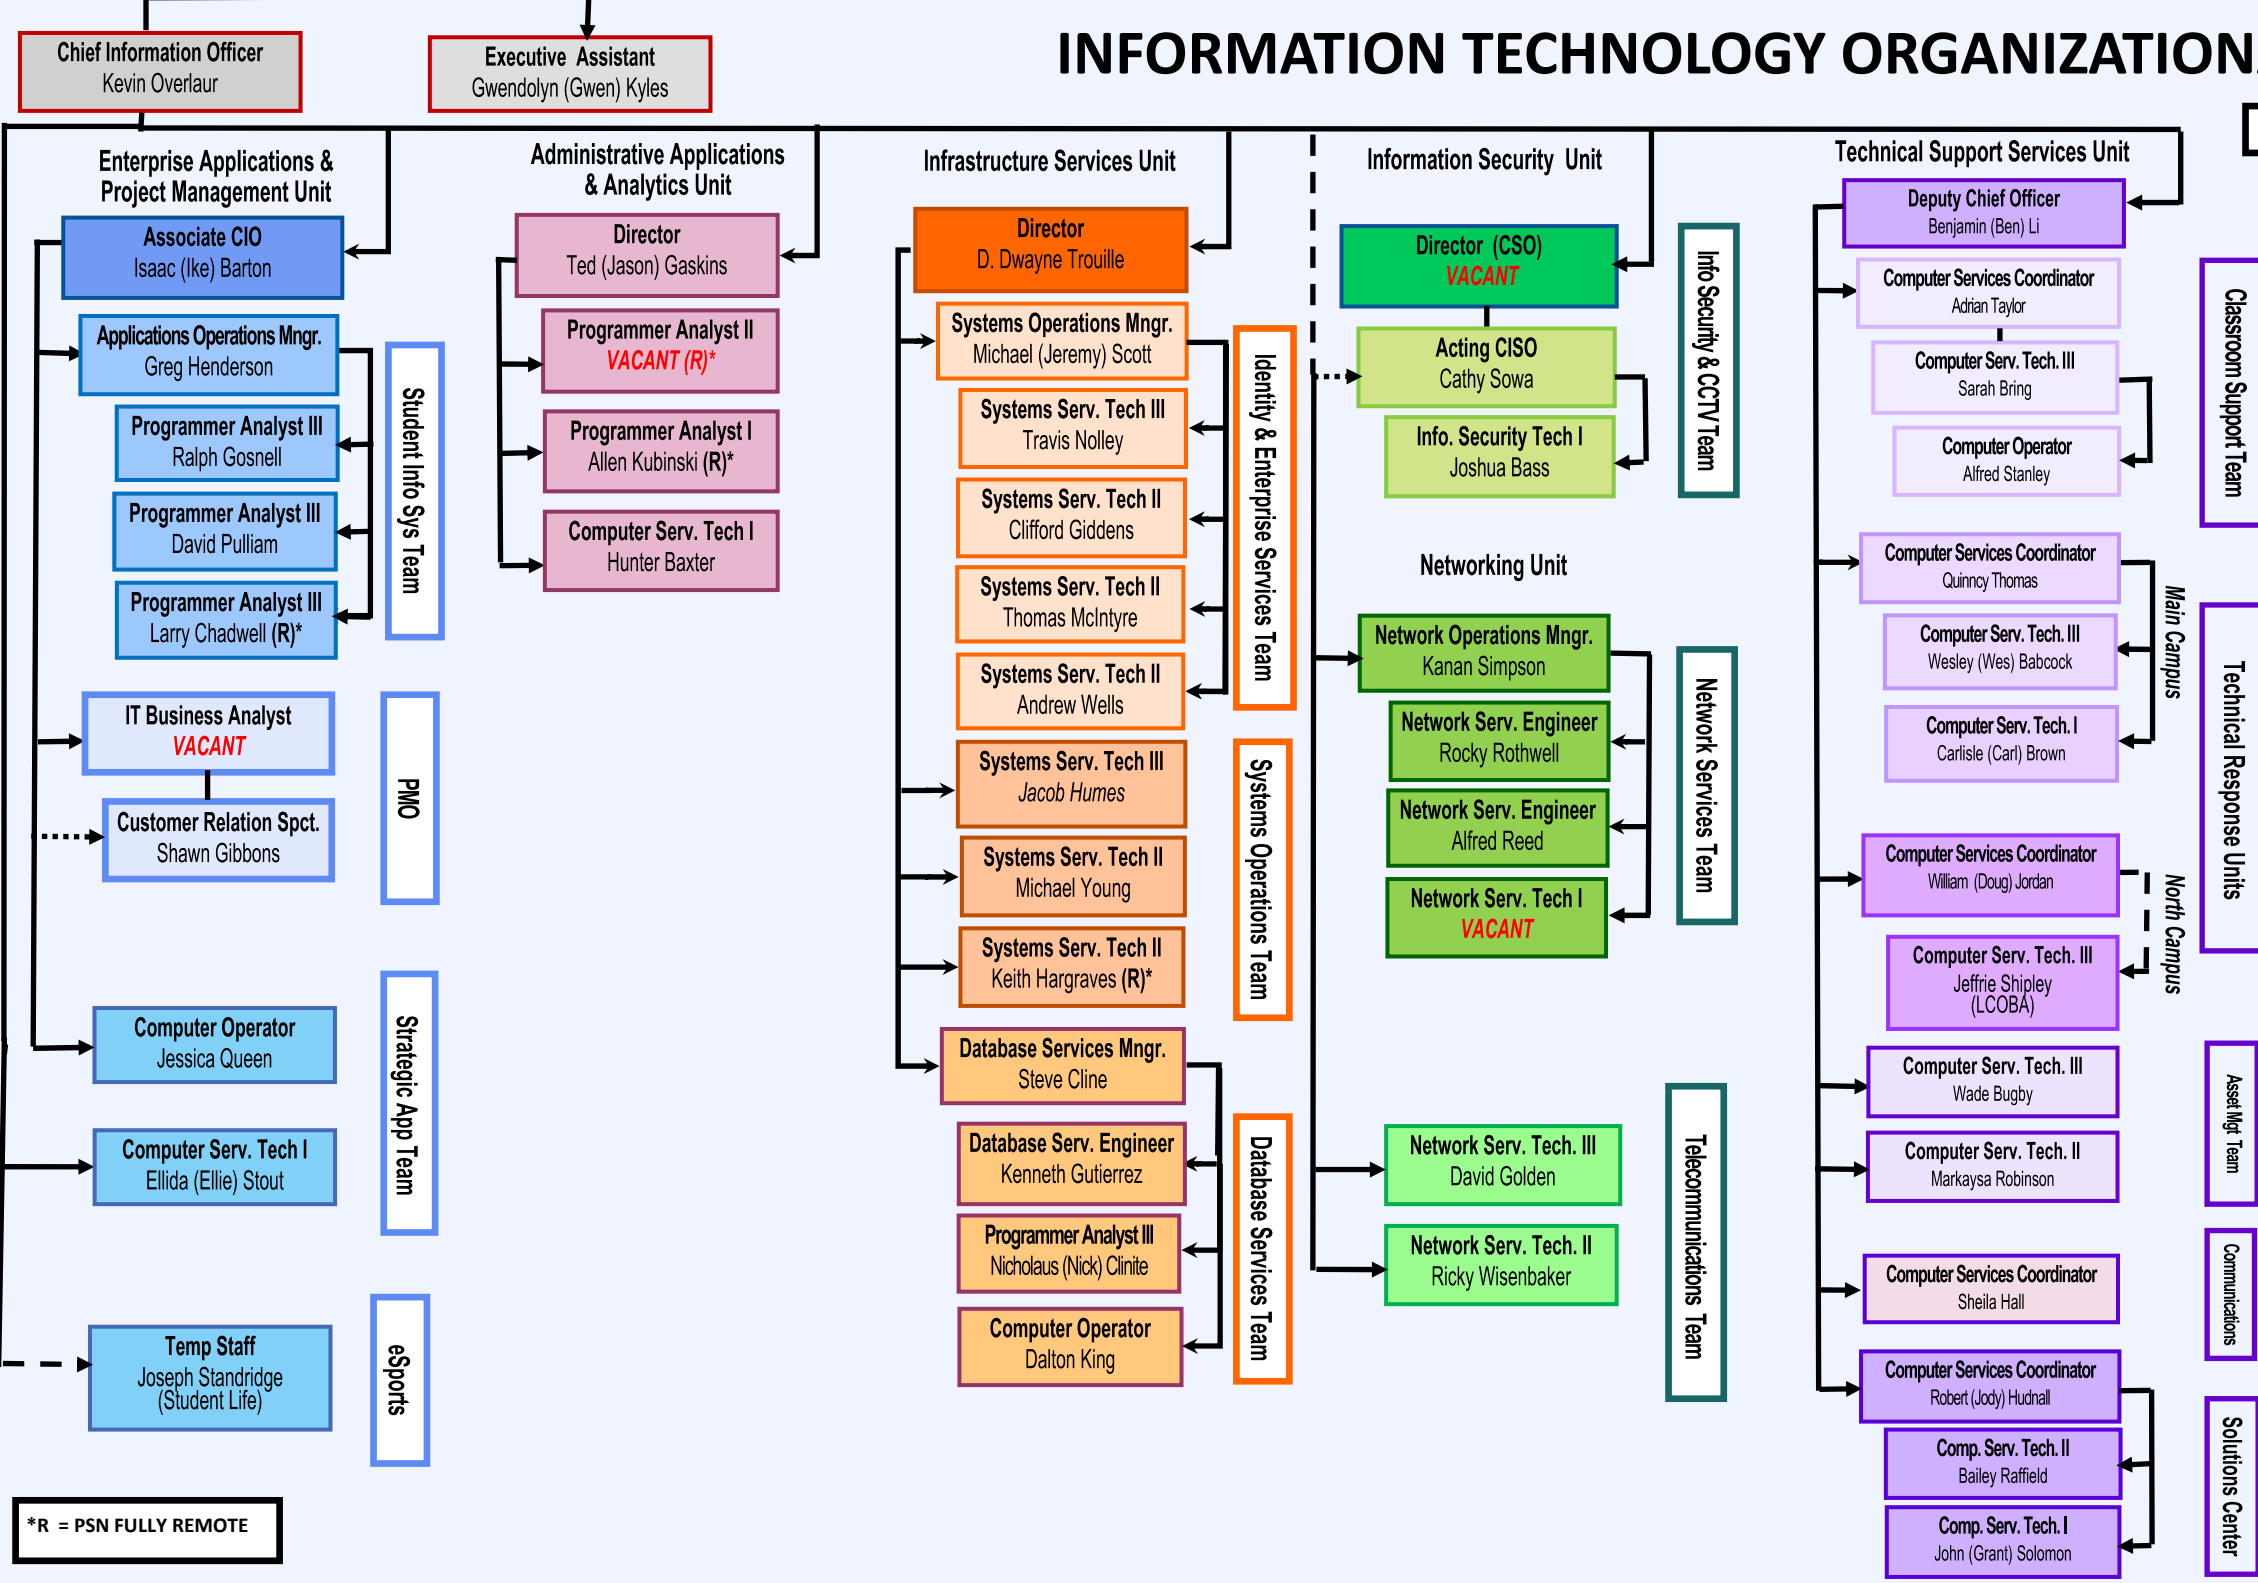

INFORMATION TECHNOLOGY ORGANIZATIONAL CHART

EFFECTIVE: Jan 3, 2023

SPRING 2023

*R = PSN FULLY REMOTE