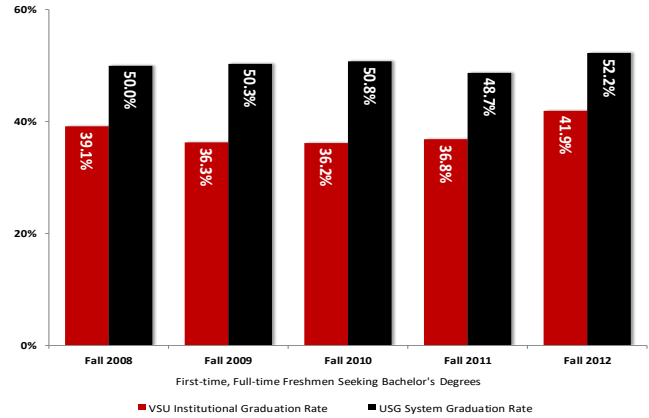

Six-Year Graduation Rates, Fall 2008-Fall 2012 Cohorts