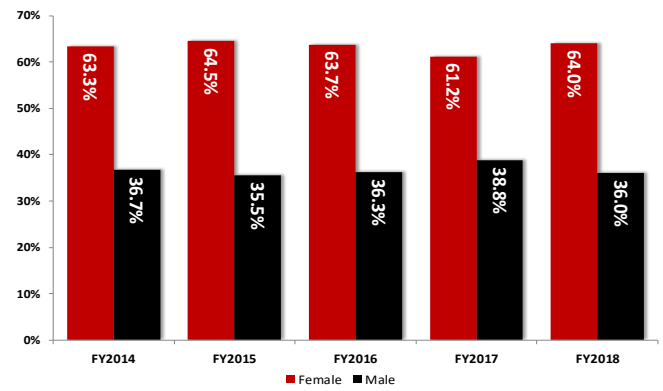

One-Year Institutional Retention Rates by Race, Fall 2013-Fall 2017 Cohorts

Six-Year Institutional Graduation Rates by Race, Fall 2008-Fall 2012 Cohorts

Source: VSU OIR Analysis of USG's Retention, Graduation, and Degrees Reports, March 2019.

Degrees Conferred by Classification, FY2014-FY2018

Bachelor's Degrees Conferred by Percent of Total, FY2014-FY2018

Degrees Conferred by Classification and Gender, FY2014-FY2018

Bachelor's Degrees Conferred by Percent of Total and Gender, FY2014-FY2018

Degrees Conferred by Classification and Race, FY2014-FY2018

Bachelor's Degrees Conferred by Percent of Total and Race, FY2014-FY2018