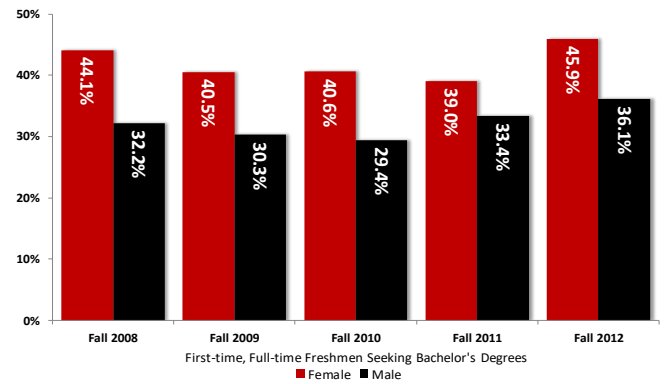

One-Year Retention Rates, Fall 2013-Fall 2017 Cohorts

Six-Year Graduation Rates, Fall 2008-Fall 2012 Cohorts

One-Year Institutional Retention Rates by Gender, Fall 2013-Fall 2017 Cohorts

Six-Year Institutional Graduation Rates by Gender, Fall 2008-Fall 2012 Cohorts

One-Year Institutional Retention Rates by Race, Fall 2013-Fall 2017 Cohorts

Six-Year Institutional Graduation Rates by Race, Fall 2008-Fall 2012 Cohorts

Source: VSU OIR Analysis of USG's Retention, Graduation, and Degrees Reports, March 2019.