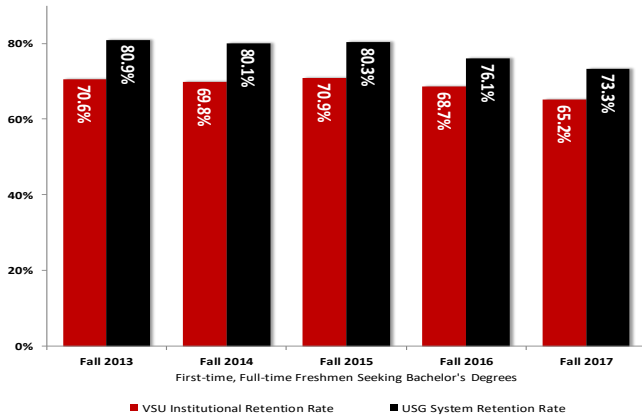

VALDOSTA STATE UNIVERSITY
RETENTION, GRADUATION, AND DEGREES CONFERRED—FALL 2018 Update

OFFICE OF INSTITUTIONAL RESEARCH

1500 N. Patterson St. Valdosta, GA 31698 • Phone (229) 333-7831
<http://www.valdosta.edu/administration/institutional-research/>

This information has been compiled by the Office of Institutional Research in an effort to provide useful and timely information to the Valdosta State University community. This information will be updated each semester, upon the availability of official ADC data. Please contact Office of Institutional Research with any comments, questions, or suggestions regarding this publication.

One-Year Retention Rates, Fall 2013-Fall 2017 Cohorts