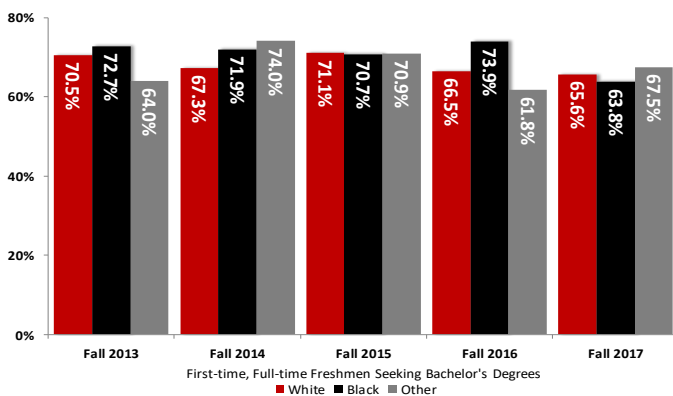

One-Year Retention Rates, Fall 2013-Fall 2017 Cohorts

Six-Year Graduation Rates, Fall 2008-Fall 2012 Cohorts

One-Year Institutional Retention Rates by Gender, Fall 2013-Fall 2017 Cohorts

Six-Year Institutional Graduation Rates by Gender, Fall 2008-Fall 2012 Cohorts

One-Year Institutional Retention Rates by Race, Fall 2013-Fall 2017 Cohorts

Six-Year Institutional Graduation Rates by Race, Fall 2008-Fall 2012 Cohorts

Source: VSU OIR Analysis of USG's Retention, Graduation, and Degrees Reports, March 2019.