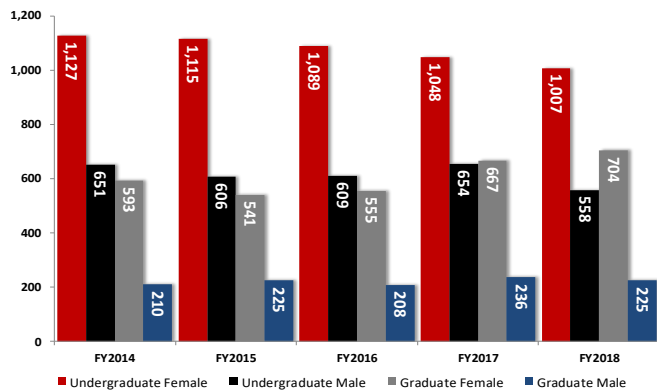

One-Year Retention Rates, Fall 2013-Fall 2017 Cohorts

Six-Year Graduation Rates, Fall 2008-Fall 2012 Cohorts

One-Year Institutional Retention Rates by Gender, Fall 2013-Fall 2017 Cohorts

Six-Year Institutional Graduation Rates by Gender, Fall 2008-Fall 2012 Cohorts

One-Year Institutional Retention Rates by Race, Fall 2013-Fall 2017 Cohorts

Six-Year Institutional Graduation Rates by Race, Fall 2008-Fall 2012 Cohorts

Source: VSU OIR Analysis of USG's Retention, Graduation, and Degrees Reports, March 2019.

Degrees Conferred by Classification, FY2014-FY2018

Bachelor's Degrees Conferred by Percent of Total, FY2014-FY2018

Degrees Conferred by Classification and Gender, FY2014-FY2018

Bachelor's Degrees Conferred by Percent of Total and Gender, FY2014-FY2018