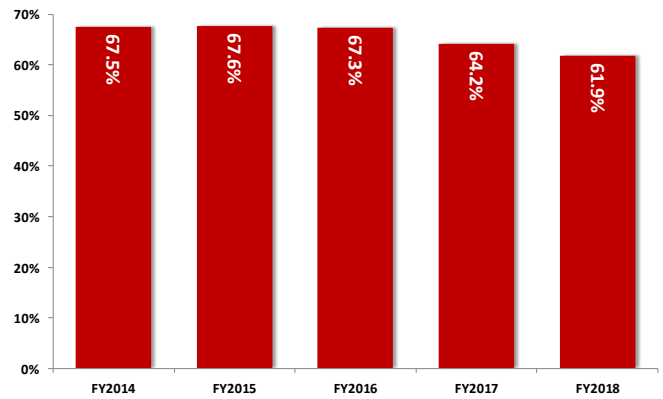

One-Year Retention Rates, Fall 2013-Fall 2017 Cohorts

Six-Year Graduation Rates, Fall 2008-Fall 2012 Cohorts

One-Year Institutional Retention Rates by Gender, Fall 2013-Fall 2017 Cohorts

Six-Year Institutional Graduation Rates by Gender, Fall 2008-Fall 2012 Cohorts

One-Year Institutional Retention Rates by Race, Fall 2013-Fall 2017 Cohorts

Six-Year Institutional Graduation Rates by Race, Fall 2008-Fall 2012 Cohorts

Source: VSU OIR Analysis of USG's Retention, Graduation, and Degrees Reports, March 2019.

Degrees Conferred by Classification, FY2014-FY2018

Bachelor's Degrees Conferred by Percent of Total, FY2014-FY2018

Degrees Conferred by Classification and Gender, FY2014-FY2018

Bachelor's Degrees Conferred by Percent of Total and Gender, FY2014-FY2018