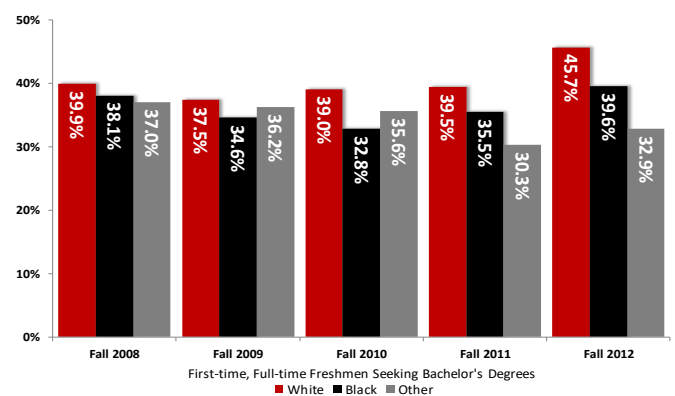

One-Year Retention Rates, Fall 2013-Fall 2017 Cohorts

Six-Year Graduation Rates, Fall 2008-Fall 2012 Cohorts

One-Year Institutional Retention Rates by Gender, Fall 2013-Fall 2017 Cohorts

Six-Year Institutional Graduation Rates by Gender, Fall 2008-Fall 2012 Cohorts

One-Year Institutional Retention Rates by Race, Fall 2013-Fall 2017 Cohorts

Six-Year Institutional Graduation Rates by Race, Fall 2008-Fall 2012 Cohorts

Source: VSU OIR Analysis of USG's Retention, Graduation, and Degrees Reports, March 2019.