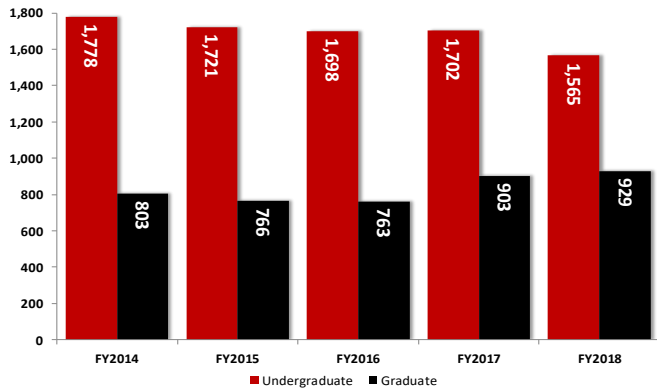

One-Year Retention Rates, Fall 2013-Fall 2017 Cohorts

Six-Year Graduation Rates, Fall 2008-Fall 2012 Cohorts

One-Year Institutional Retention Rates by Gender, Fall 2013-Fall 2017 Cohorts

Six-Year Institutional Graduation Rates by Gender, Fall 2008-Fall 2012 Cohorts

One-Year Institutional Retention Rates by Race, Fall 2013-Fall 2017 Cohorts

Six-Year Institutional Graduation Rates by Race, Fall 2008-Fall 2012 Cohorts

Source: VSU OIR Analysis of USG's Retention, Graduation, and Degrees Reports, March 2019.

Degrees Conferred by Classification, FY2014-FY2018

Bachelor's Degrees Conferred by Percent of Total, FY2014-FY2018

Degrees Conferred by Classification and Gender, FY2014-FY2018

Bachelor's Degrees Conferred by Percent of Total and Gender, FY2014-FY2018