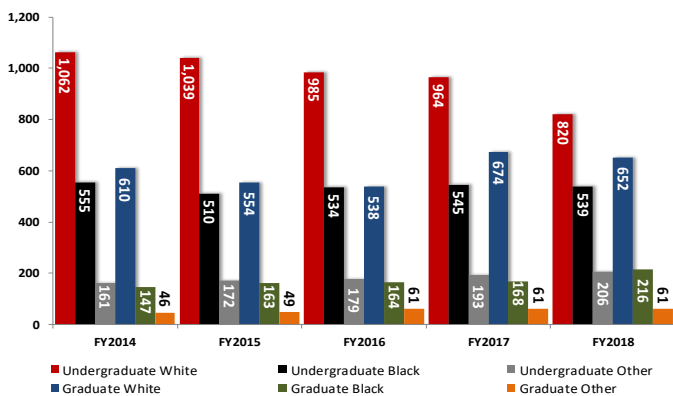

One-Year Institutional Retention Rates by Race, Fall 2013-Fall 2017 Cohorts

Six-Year Institutional Graduation Rates by Race, Fall 2008-Fall 2012 Cohorts

Source: VSU OIR Analysis of USG's Retention, Graduation, and Degrees Reports, March 2019.

Degrees Conferred by Classification, FY2014-FY2018

Bachelor's Degrees Conferred by Percent of Total, FY2014-FY2018

Degrees Conferred by Classification and Gender, FY2014-FY2018

Bachelor's Degrees Conferred by Percent of Total and Gender, FY2014-FY2018

Degrees Conferred by Classification and Race, FY2014-FY2018

Bachelor's Degrees Conferred by Percent of Total and Race, FY2014-FY2018