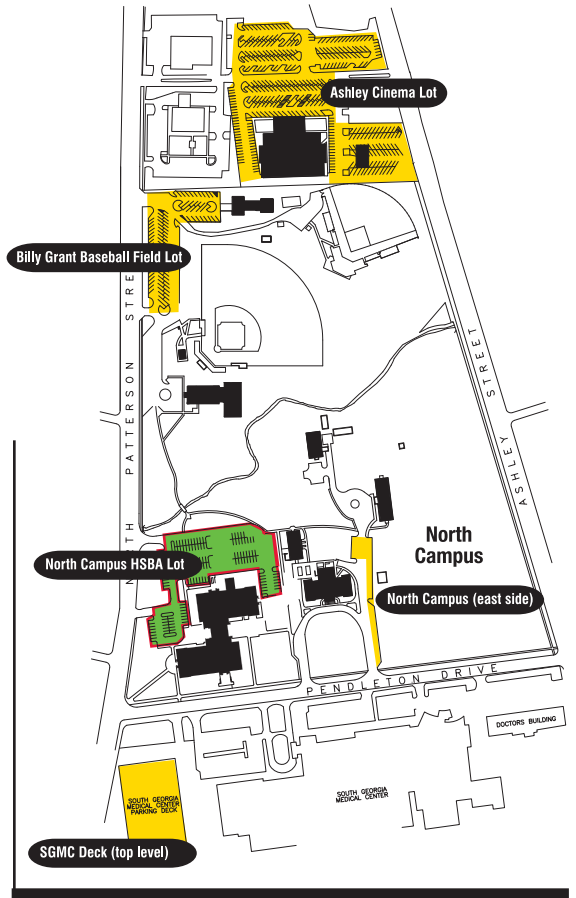

VSU Campus Parking Map

Resident Overnight Parking

Commuter Student Parking

Employee Parking

Parking Lot Names

VSU parking permitted only on the top level of the SGMC parking deck with a valid parking permit.

- **Resident Students Overnight**
Levels 2 – 5 Oak Street Parking Deck
- **Commuter Students**
Level 1 & entire Oak Street Surface Lot
- **Faculty & Staff**
Top Level (ONLY) Oak Street Parking Deck
- **ParkMobile**
Metered Parking Lots