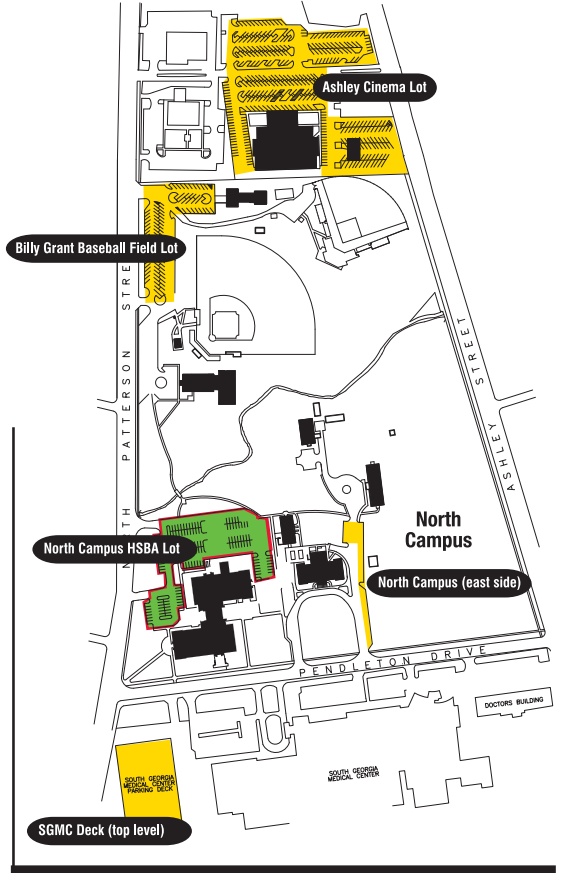

VSU Campus Parking Map

Resident Overnight Parking

Commuter Student Parking

Employee Parking

Parking Lot Names

- Resident Students Overnight Levels 2 – 5 Oak Street Parking Deck
- Commuter Students Level 1 & entire Oak Street Surface Lot
- Faculty & Staff Top Level (ONLY) Oak Street Parking Deck

VSU parking permitted only on the top level of the SGMC parking deck with a valid parking permit.