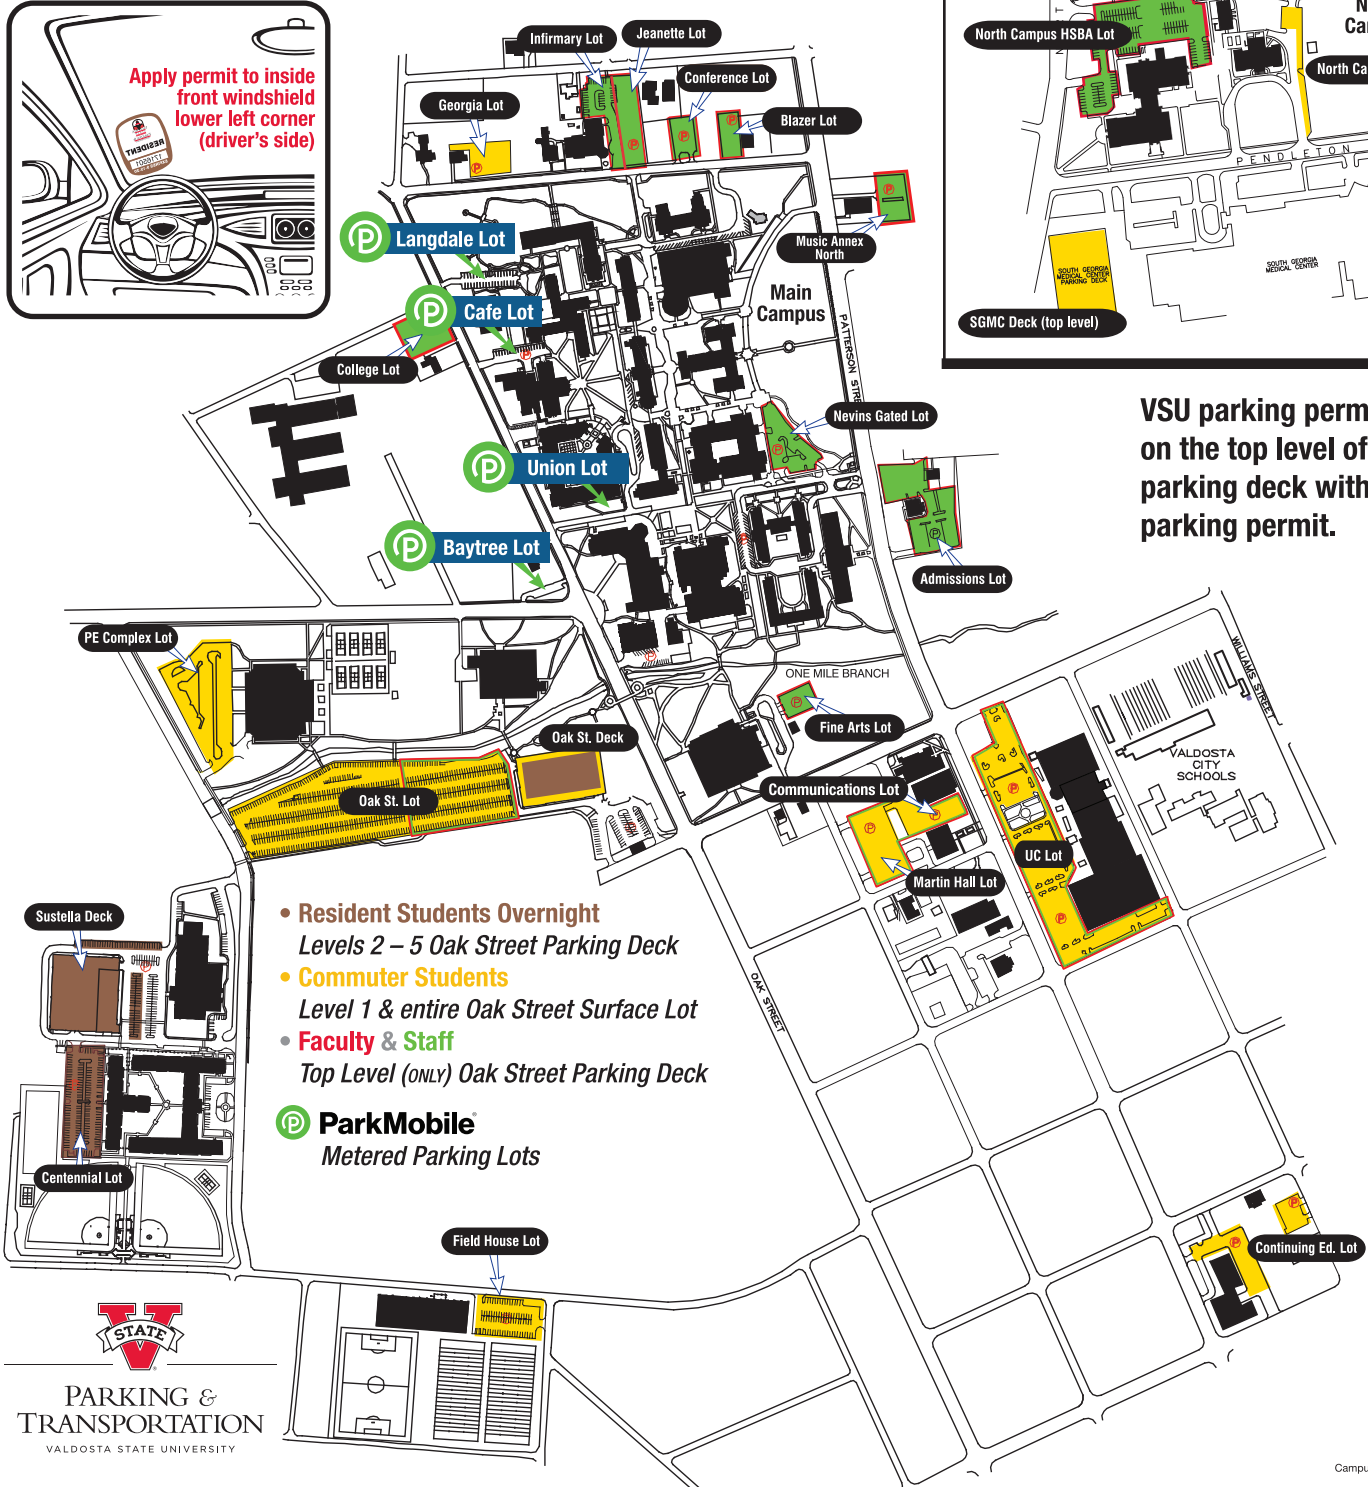

VSU Campus Parking Map

Resident Overnight Parking

Commuter Student Parking

Employee Parking

Parking Lot Names

VSU parking permitted only on the top level of the SGMC parking deck with a valid parking permit.

- **Resident Students Overnight**
Levels 2 – 5 Oak Street Parking Deck
- **Commuter Students**
Level 1 & entire Oak Street Surface Lot
- **Faculty & Staff**
Top Level (ONLY) Oak Street Parking Deck
- **ParkMobile**
Metered Parking Lots