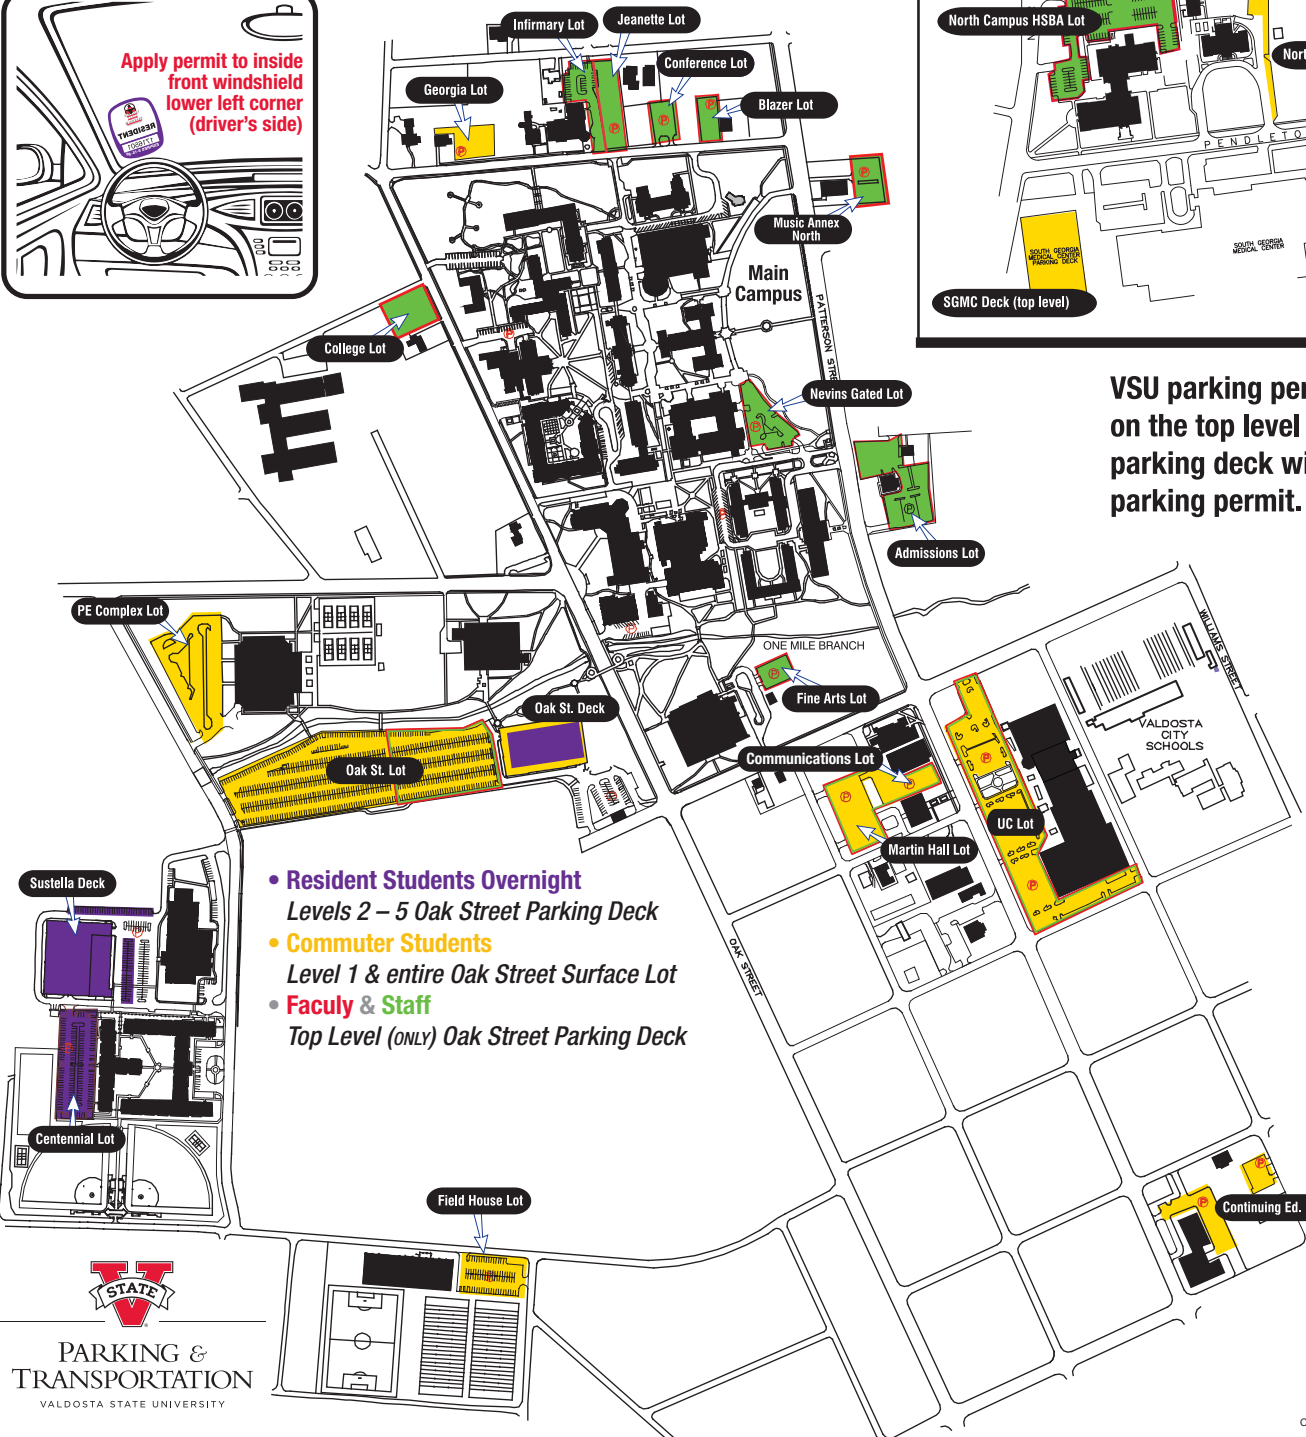

VSU Campus Parking Map

Resident Overnight Parking

Commuter Student Parking

Employee Parking

Parking Lot Names

- Resident Students Overnight Levels 2 – 5 Oak Street Parking Deck
- Commuter Students Level 1 & entire Oak Street Surface Lot
- Faculty & Staff Top Level (ONLY) Oak Street Parking Deck

VSU parking permitted only on the top level of the SGMC parking deck with a valid parking permit.