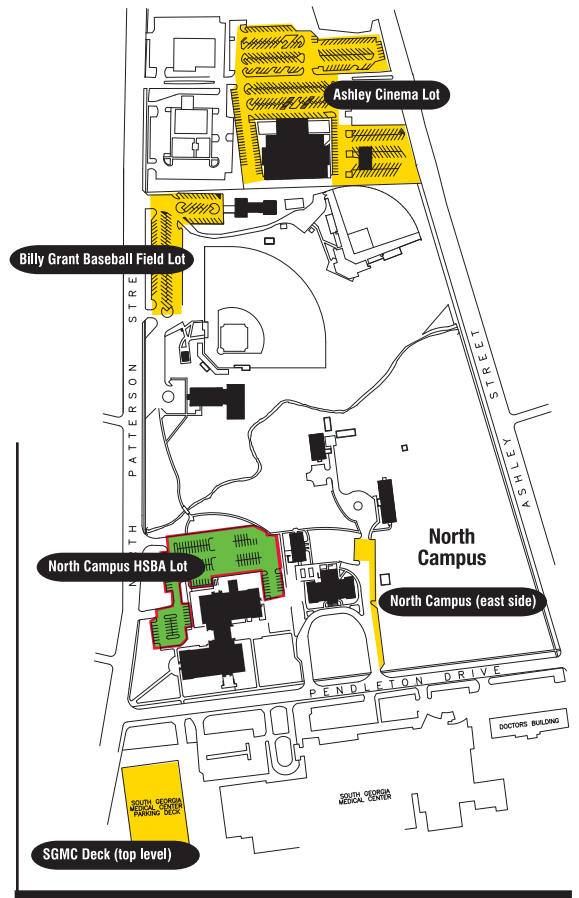

VSU Campus Parking Map

Resident Overnight Parking

Commuter Student Parking

Employee Parking

Parking Lot Names

VSU parking permitted only on the top level of the SGMC parking deck with a valid parking permit.