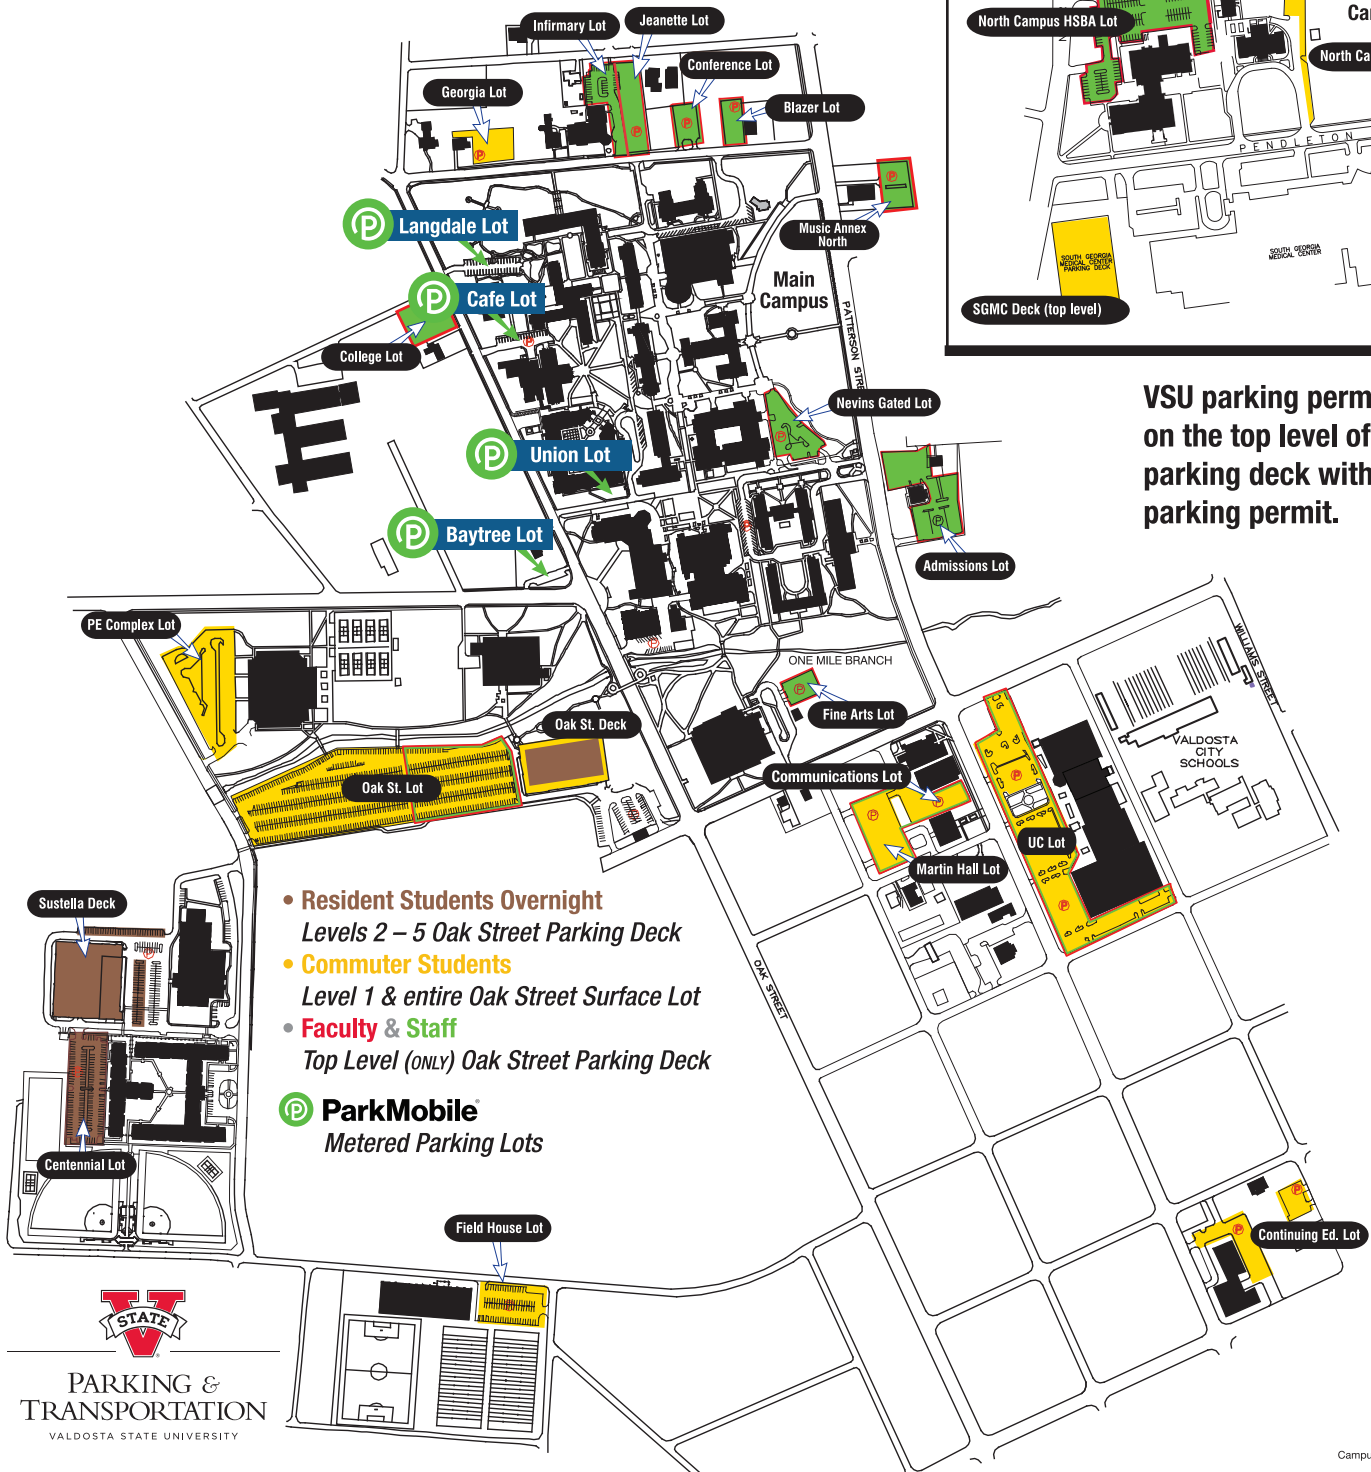

VSU Campus Parking Map

Resident Overnight Parking

Commuter Student Parking

Employee Parking

Parking Lot Names

VSU parking permitted only on the top level of the SGMC parking deck with a valid parking permit.