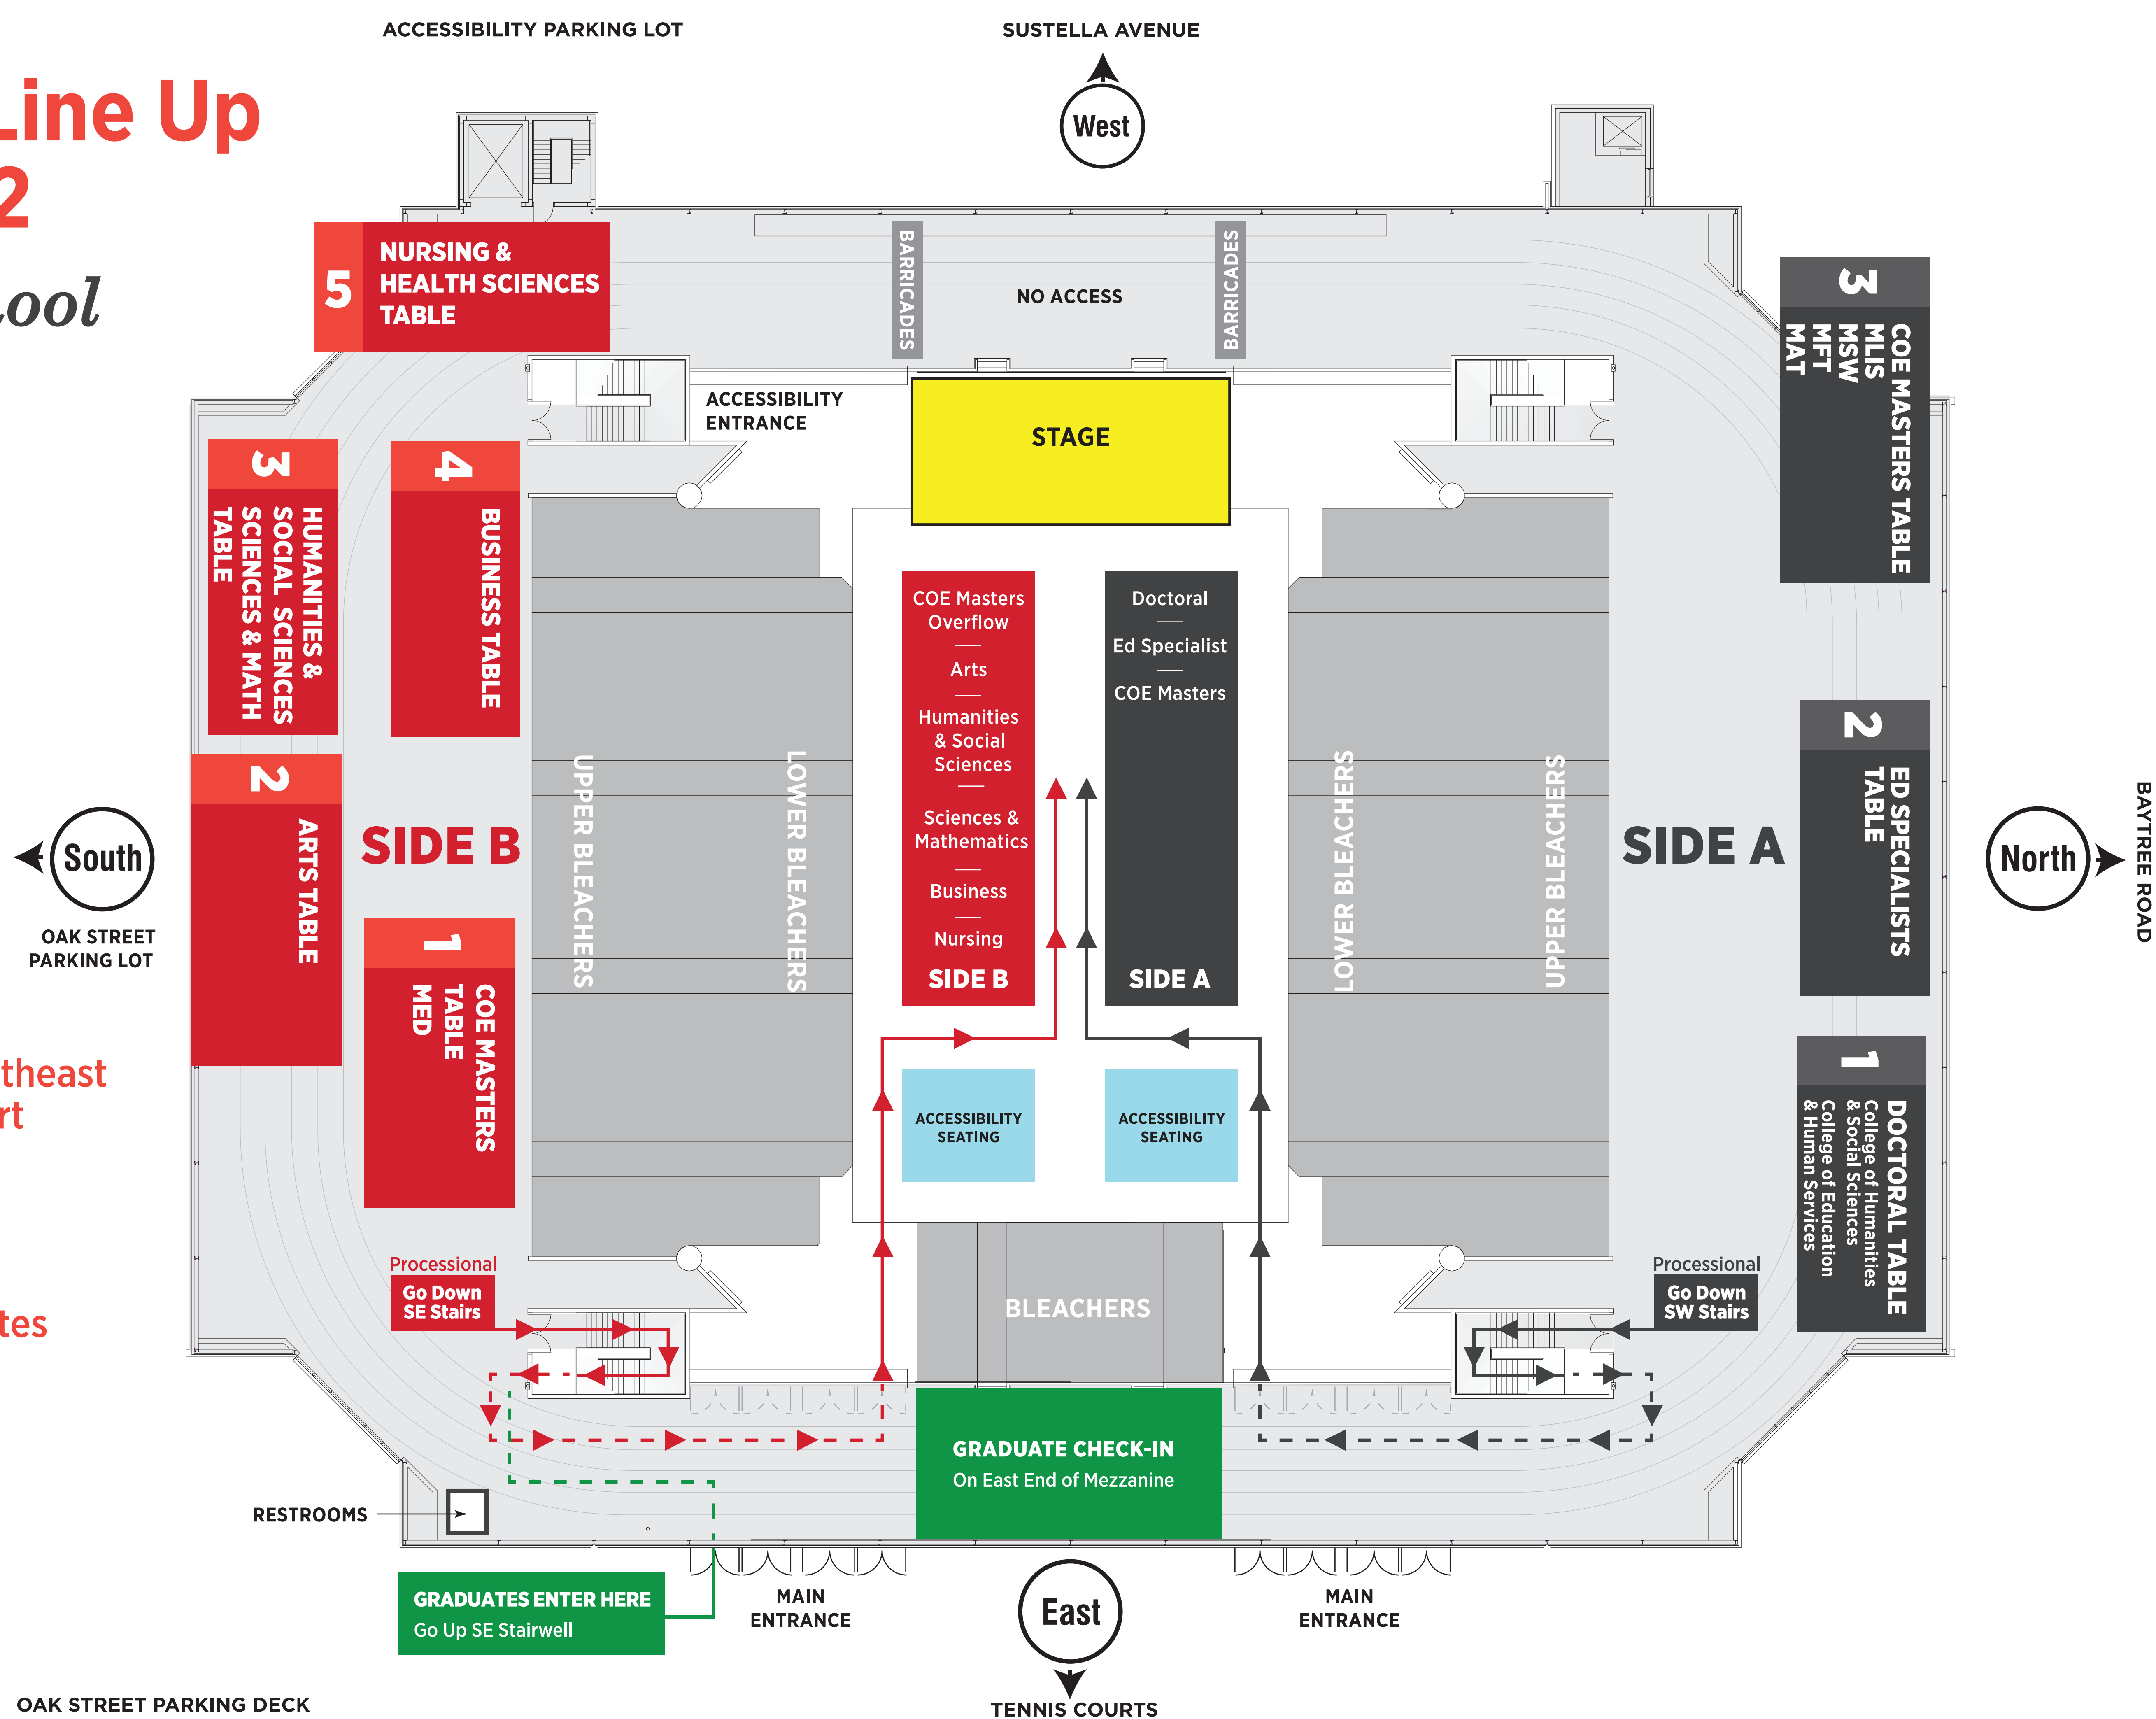

Ceremony Line Up Spring 2022

Graduate School Ceremony

LINEUP
4:00pm

PROCESSIONAL
4:45pm

CEREMONY
5:00pm

- 1) Graduates enter at Southeast entrance by tennis court
- 2) Graduate Check-In on East end of Mezzanine
- 3) After check-in, graduates head to designated degree table

*** Attention Graduates:**
In order to participate
in the ceremony
you must Check-In

OAK STREET PARKING DECK

TENNIS COURTS