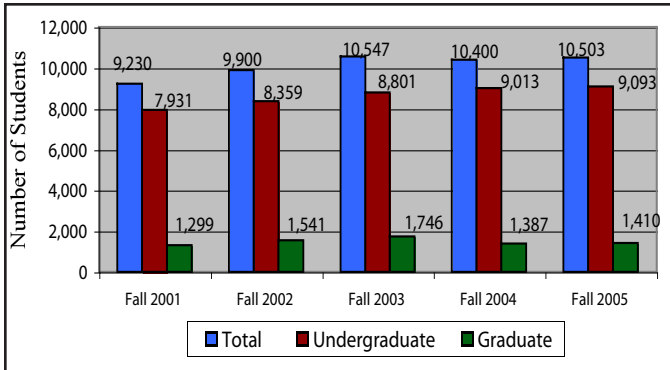

VALDOSTA STATE UNIVERSITY STRATEGIC RESEARCH & ANALYSIS

ENROLLMENT UPDATE - SPRING 2006

West Hall, 120 • Phone: 245-6517 • www.valdosta.edu/sra

This information has been compiled by Strategic Research & Analysis in an effort to provide useful and timely information to the Valdosta State University community. This information will be updated each semester, upon the availability of official SIRS data. Please contact Strategic Research & Analysis with any comments, questions, or suggestions regarding this publication.

Fall 2005 Enrollment

Fall Enrollment 2001-2005

Enrollment by Gender and Ethnicity

	Male	Female	Total	%
African American	756	1,444	2,200	20.9%
American Indian or Alaskan Native	20	18	38	0.4%
Asian or Pacific Islander	69	88	157	1.5%
Hispanic	78	118	196	1.9%
Multiracial	70	88	158	1.5%
White	3,105	4,649	7,754	73.8%
Total	4,098	6,405	10,503	100.0%