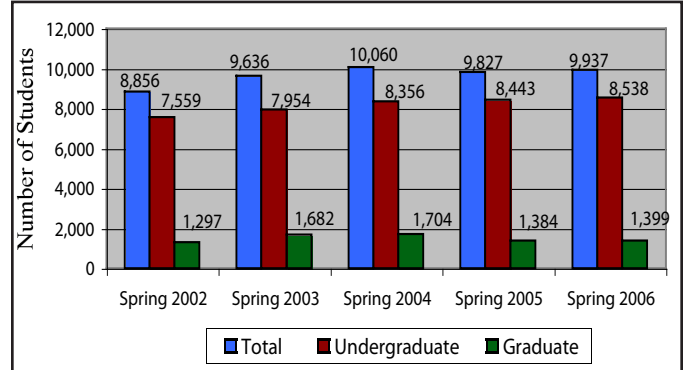

Fall 2005 Enrollment

Fall Enrollment 2001-2005

Enrollment by Gender and Ethnicity

	Male	Female	Total	%
African American	756	1,444	2,200	20.9%
American Indian or Alaskan Native	20	18	38	0.4%
Asian or Pacific Islander	69	88	157	1.5%
Hispanic	78	118	196	1.9%
Multiracial	70	88	158	1.5%
White	3,105	4,649	7,754	73.8%
Total	4,098	6,405	10,503	100.0%

Spring 2006 Enrollment

Spring Enrollment 2002-2006

Enrollment by Gender and Ethnicity

	Male	Female	Total	%
African American	736	1,395	2,131	21.4%
American Indian or Alaskan Native	15	16	31	0.3%
Asian or Pacific Islander	70	88	158	1.6%
Hispanic	78	104	182	1.8%
Multiracial	64	84	148	1.5%
White	2,889	4,398	7,287	73.3%
Total	3,852	6,085	9,937	100.0%