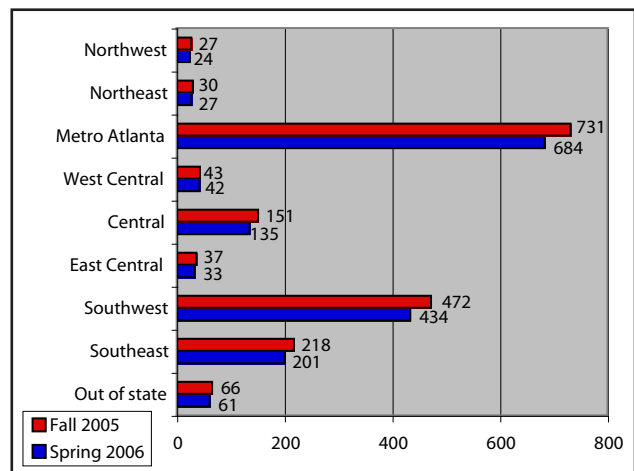

First-Time, Full-Time Freshmen

Overall Fall to Spring retention of first-time, full-time freshmen: 92.5% (1641 of 1775 retained)

*The official retention cohort as defined by the USG.

Sources: Fall 2005 and Spring 2006 SIRS (Student Information Reporting System).