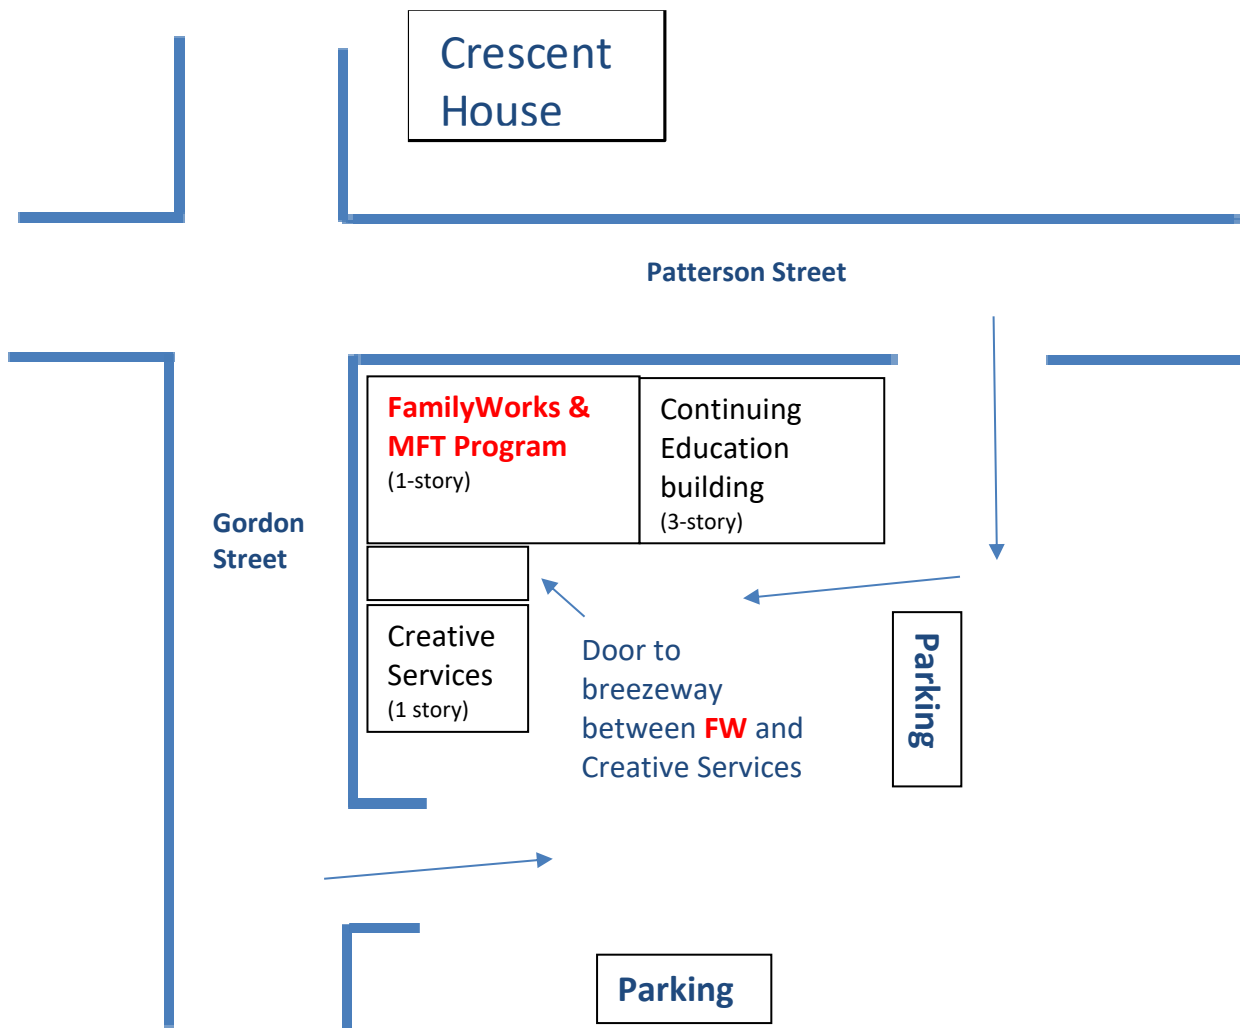

## FamilyWorks

FamilyWorks and the MFT Program are housed together. Our address is **903 North Patterson Street, Valdosta, GA 31698**

We are on the corner of Patterson and Gordon Streets (directly across the street from the Crescent House) in the one-story part of the Continuing Education building. You can reach us by turning in off Patterson Street or Gordon streets. If you come in off Gordon, you will already be where you want to be, at the back of the Continuing Education building.

The Continuing Education building faces Patterson, so if you come in off of Patterson, drive around to the back of the building where you'll find the VSU parking lot. We are tucked in the corner of the one-story part of the L-shaped building.

If you have a current VSU student, staff, or faculty parking sticker, you are good to go. Otherwise, when you arrive, stop in the Intake Office (you'll see it when you step into the waiting room from the breezeway) and ask for a parking permit.