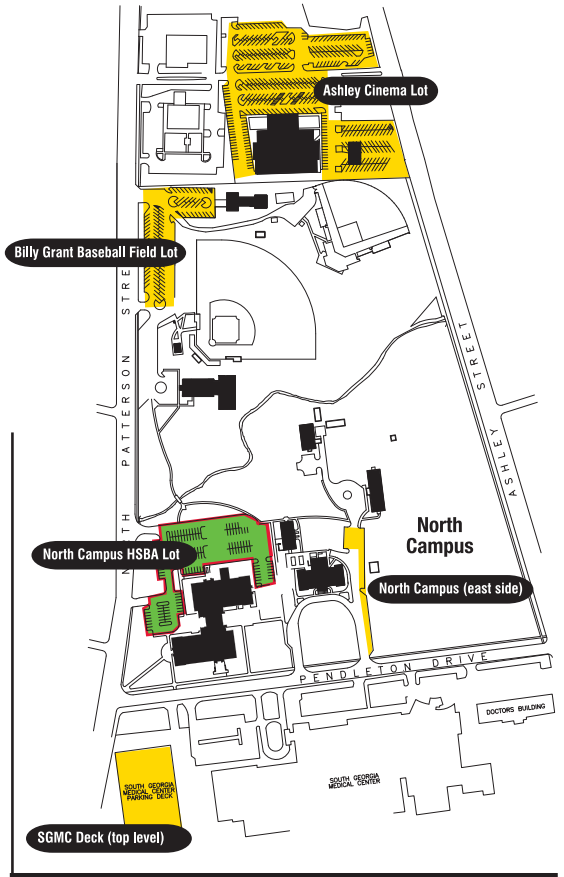

# VSU Campus Parking Map

**Resident Overnight Parking**

**Commuter Student Parking**

**Employee Parking**

## Parking Lot Names

**VSU parking permitted only on the top level of the SGMC parking deck with a valid parking permit.**