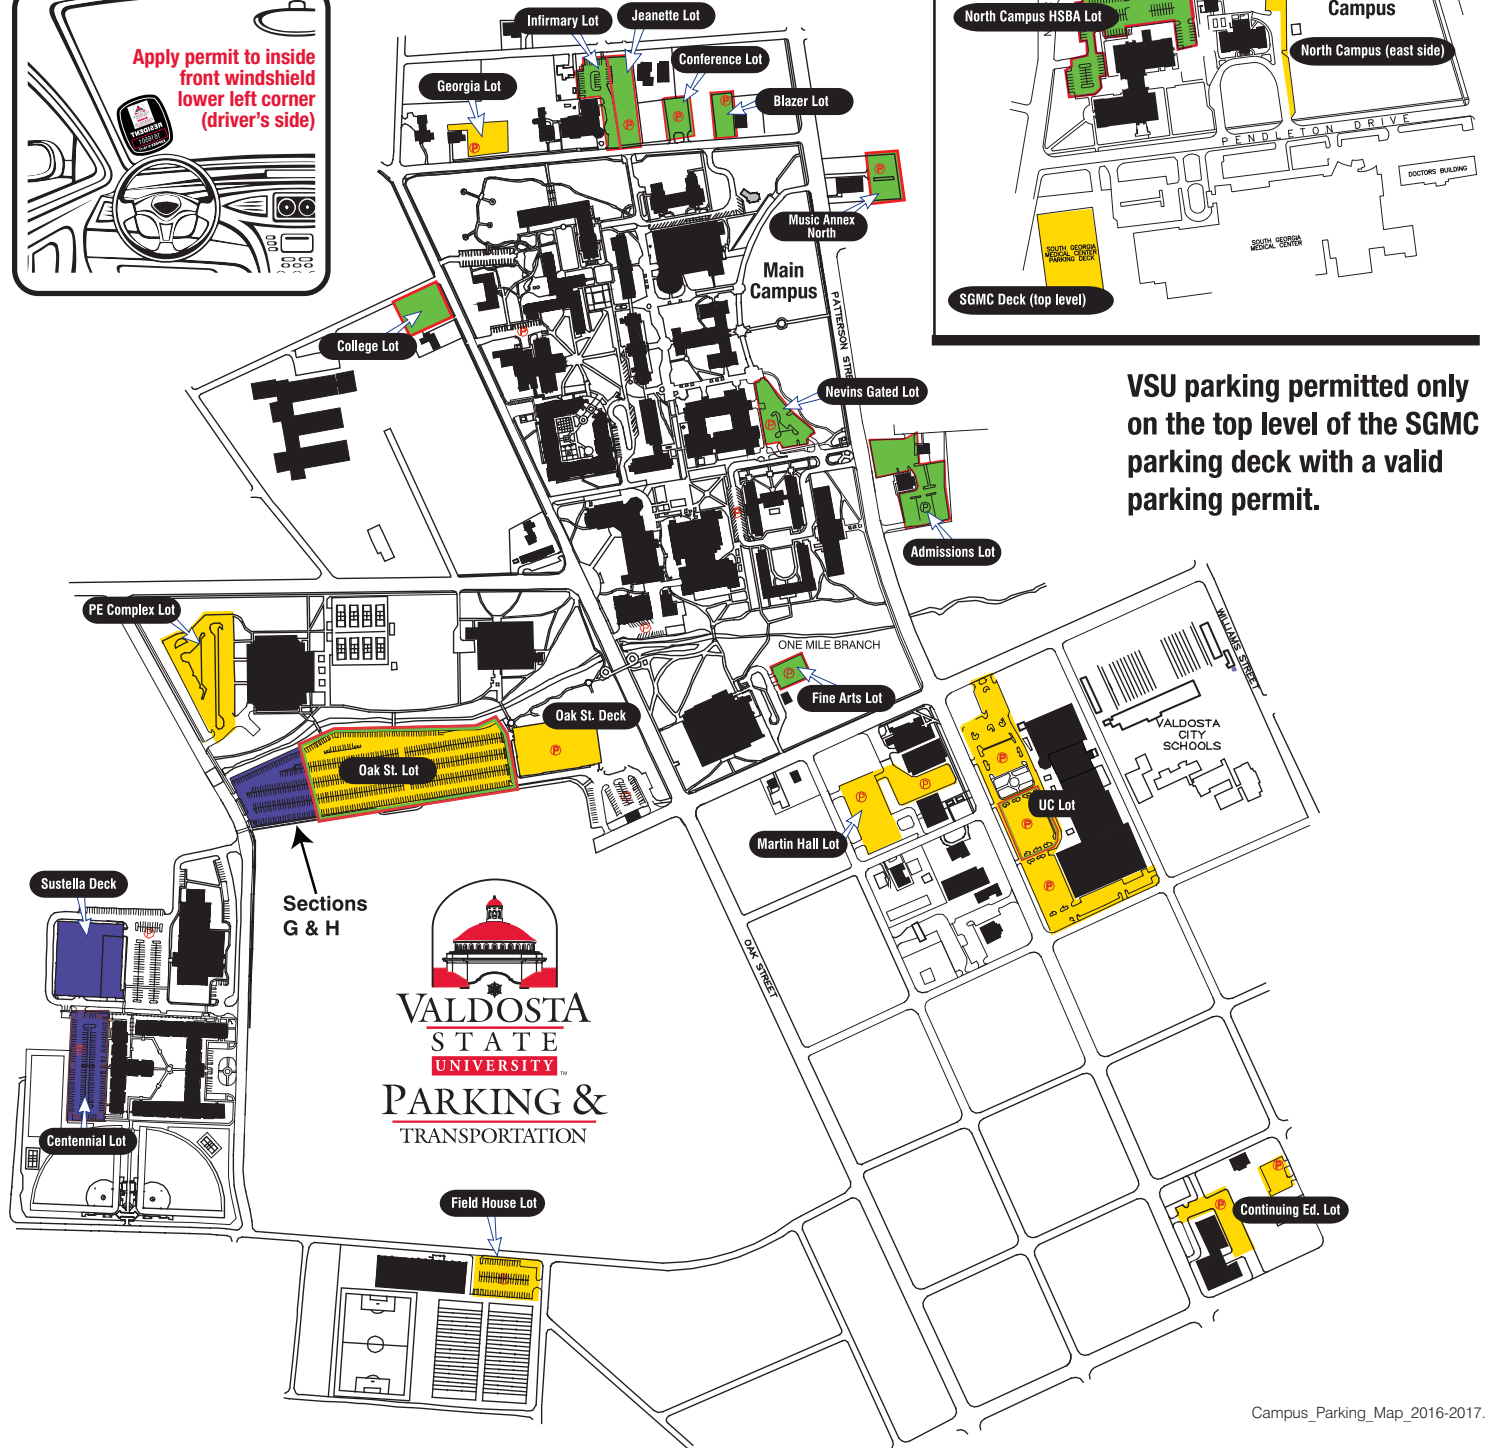

# VSU Campus Parking Map

**Resident Overnight Parking**

**Commuter Student Parking**

**Employee Parking**

## Parking Lot Names

**VSU parking permitted only on the top level of the SGMC parking deck with a valid parking permit.**