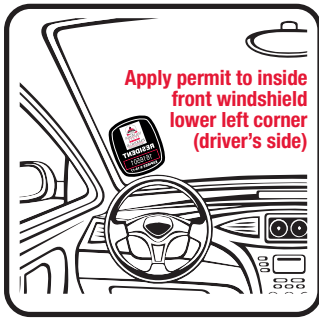

VSU Campus Parking Map

Resident Overnight Parking

Commuter Student Parking

Employee Parking

Parking Lot Names

VSU parking permitted only on the top level of the SGMC parking deck with a valid parking permit.