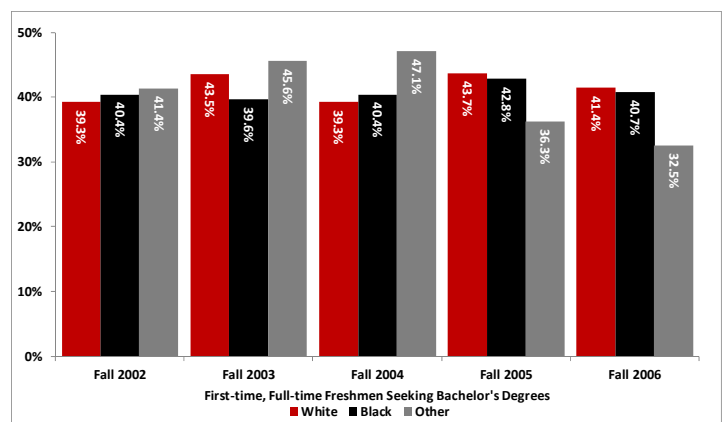

**One-Year Retention Rates, Fall 2007-Fall 2011 Cohorts**

**Six-Year Graduation Rates, Fall 2002-Fall 2006 Cohorts**

**One-Year Institutional Retention Rates by Gender, Fall 2007-Fall 2011 Cohorts**

**Six-Year Institutional Graduation Rates by Gender, Fall 2002-Fall 2006 Cohorts**

**One-Year Institutional Retention Rates by Race, Fall 2007-Fall 2011 Cohorts**

**Six-Year Institutional Graduation Rates by Race, Fall 2002-Fall 2006 Cohorts**

Source: VSU SRA Analysis of USG's Retention, Graduation, and Degrees Reports, 2012.