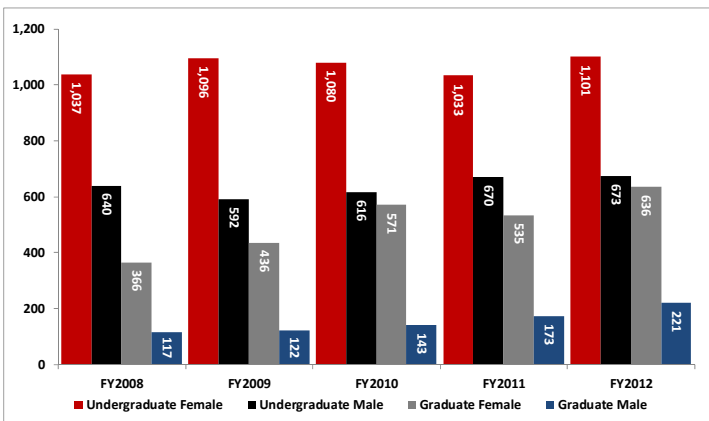

**One-Year Retention Rates, Fall 2007-Fall 2011 Cohorts**

**Six-Year Graduation Rates, Fall 2002-Fall 2006 Cohorts**

**One-Year Institutional Retention Rates by Gender, Fall 2007-Fall 2011 Cohorts**

**Six-Year Institutional Graduation Rates by Gender, Fall 2002-Fall 2006 Cohorts**

**One-Year Institutional Retention Rates by Race, Fall 2007-Fall 2011 Cohorts**

**Six-Year Institutional Graduation Rates by Race, Fall 2002-Fall 2006 Cohorts**

Source: VSU SRA Analysis of USG's Retention, Graduation, and Degrees Reports, 2012.

**Degrees Conferred by Classification, FY2008-FY2012**

**Bachelor's Degrees Conferred by Percent of Total, FY2008-FY2012**

**Degrees Conferred by Classification and Gender, FY2008-FY2012**

**Bachelor's Degrees Conferred by Percent of Total and Gender, FY2008-FY2012**