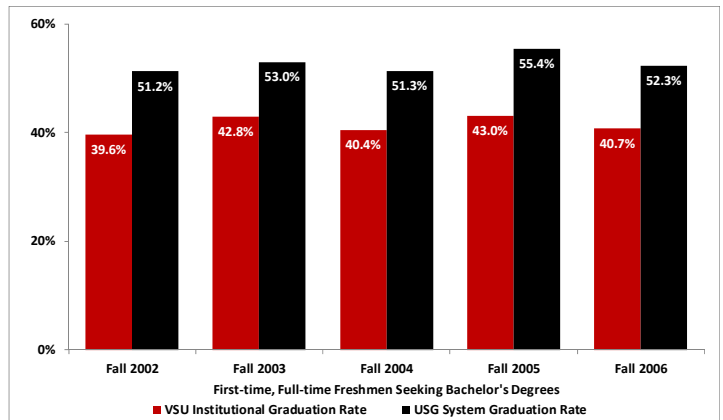

Six-Year Graduation Rates, Fall 2002-Fall 2006 Cohorts