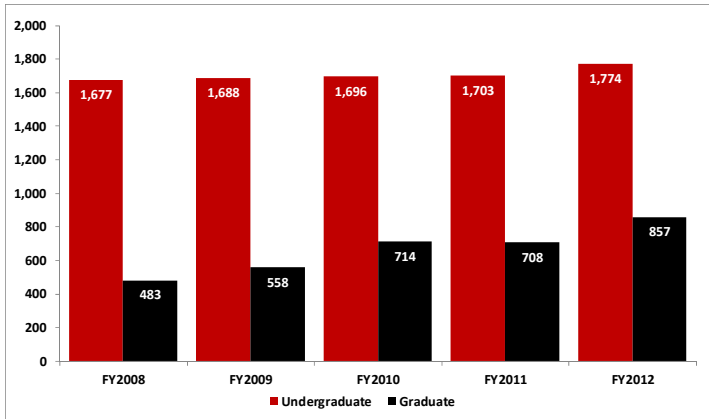

**One-Year Retention Rates, Fall 2007-Fall 2011 Cohorts**

**Six-Year Graduation Rates, Fall 2002-Fall 2006 Cohorts**

**One-Year Institutional Retention Rates by Gender, Fall 2007-Fall 2011 Cohorts**

**Six-Year Institutional Graduation Rates by Gender, Fall 2002-Fall 2006 Cohorts**

**One-Year Institutional Retention Rates by Race, Fall 2007-Fall 2011 Cohorts**

**Six-Year Institutional Graduation Rates by Race, Fall 2002-Fall 2006 Cohorts**

Source: VSU SRA Analysis of USG's Retention, Graduation, and Degrees Reports, 2012.

**Degrees Conferred by Classification, FY2008-FY2012**

**Bachelor's Degrees Conferred by Percent of Total, FY2008-FY2012**

**Degrees Conferred by Classification and Gender, FY2008-FY2012**

**Bachelor's Degrees Conferred by Percent of Total and Gender, FY2008-FY2012**