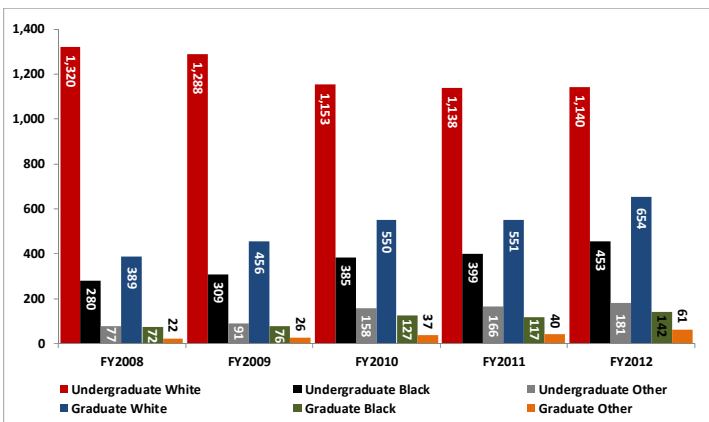

**One-Year Institutional Retention Rates by Race, Fall 2007-Fall 2011 Cohorts**

**Six-Year Institutional Graduation Rates by Race, Fall 2002-Fall 2006 Cohorts**

Source: VSU SRA Analysis of USG's Retention, Graduation, and Degrees Reports, 2012.

**Degrees Conferred by Classification, FY2008-FY2012**

**Bachelor's Degrees Conferred by Percent of Total, FY2008-FY2012**

**Degrees Conferred by Classification and Gender, FY2008-FY2012**

**Bachelor's Degrees Conferred by Percent of Total and Gender, FY2008-FY2012**

**Degrees Conferred by Classification and Race, FY2008-FY2012**

**Bachelor's Degrees Conferred by Percent of Total and Race, FY2008-FY2012**