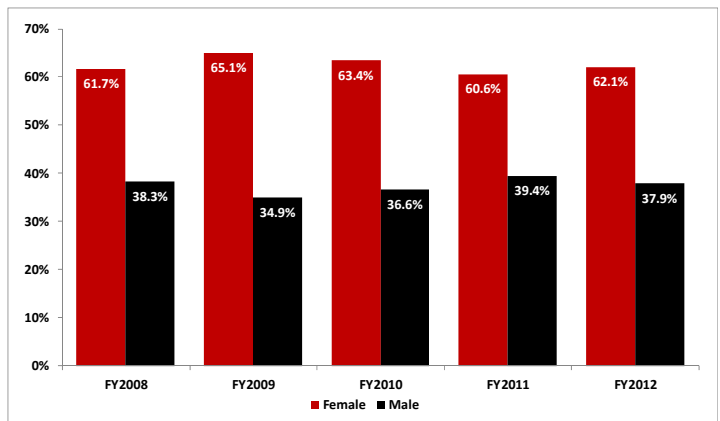

**One-Year Institutional Retention Rates by Race, Fall 2007-Fall 2011 Cohorts**

**Six-Year Institutional Graduation Rates by Race, Fall 2002-Fall 2006 Cohorts**

Source: VSU SRA Analysis of USG's Retention, Graduation, and Degrees Reports, 2012.

**Degrees Conferred by Classification, FY2008-FY2012**

**Bachelor's Degrees Conferred by Percent of Total, FY2008-FY2012**

**Degrees Conferred by Classification and Gender, FY2008-FY2012**

**Bachelor's Degrees Conferred by Percent of Total and Gender, FY2008-FY2012**

**Degrees Conferred by Classification and Race, FY2008-FY2012**

**Bachelor's Degrees Conferred by Percent of Total and Race, FY2008-FY2012**