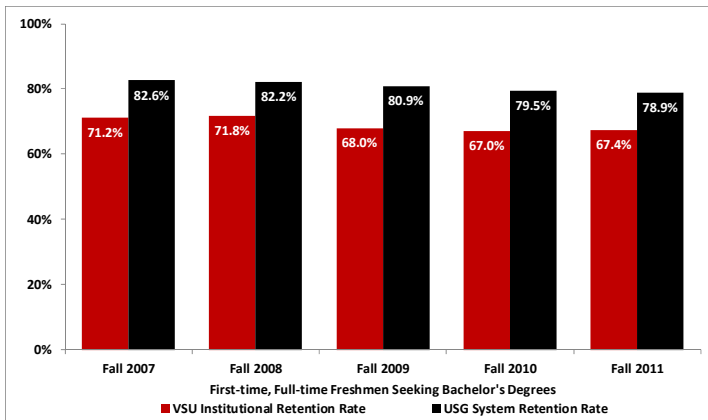

VALDOSTA STATE UNIVERSITY

RETENTION, GRADUATION, AND DEGREES CONFERRED—FALL 2012 Update

STRATEGIC RESEARCH AND ANALYSIS

1500 N. Patterson St. Valdosta, GA 31698 • Phone (229) 333-7831 • www.valdosta.edu/sra

This information has been compiled by Strategic Research & Analysis in an effort to provide useful and timely information to the Valdosta State University community. This information will be updated each semester, upon the availability of official ADM data. Please contact Strategic Research & Analysis with any comments, questions, or suggestions regarding this publication.

One-Year Retention Rates, Fall 2007-Fall 2011 Cohorts