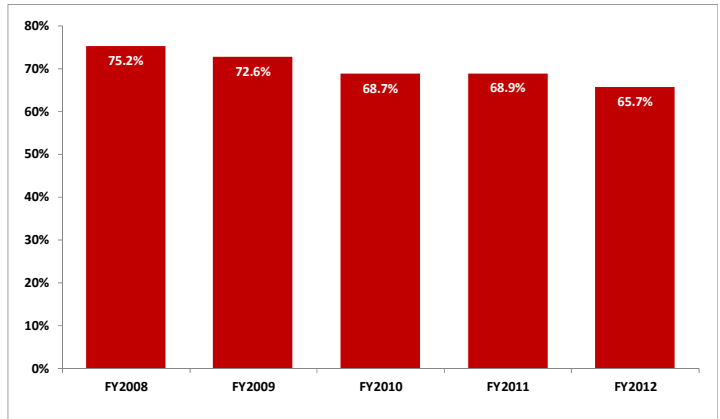

**One-Year Retention Rates, Fall 2007-Fall 2011 Cohorts**

**Six-Year Graduation Rates, Fall 2002-Fall 2006 Cohorts**

**One-Year Institutional Retention Rates by Gender, Fall 2007-Fall 2011 Cohorts**

**Six-Year Institutional Graduation Rates by Gender, Fall 2002-Fall 2006 Cohorts**

**One-Year Institutional Retention Rates by Race, Fall 2007-Fall 2011 Cohorts**

**Six-Year Institutional Graduation Rates by Race, Fall 2002-Fall 2006 Cohorts**

Source: VSU SRA Analysis of USG's Retention, Graduation, and Degrees Reports, 2012.

**Degrees Conferred by Classification, FY2008-FY2012**

**Bachelor's Degrees Conferred by Percent of Total, FY2008-FY2012**

**Degrees Conferred by Classification and Gender, FY2008-FY2012**

**Bachelor's Degrees Conferred by Percent of Total and Gender, FY2008-FY2012**