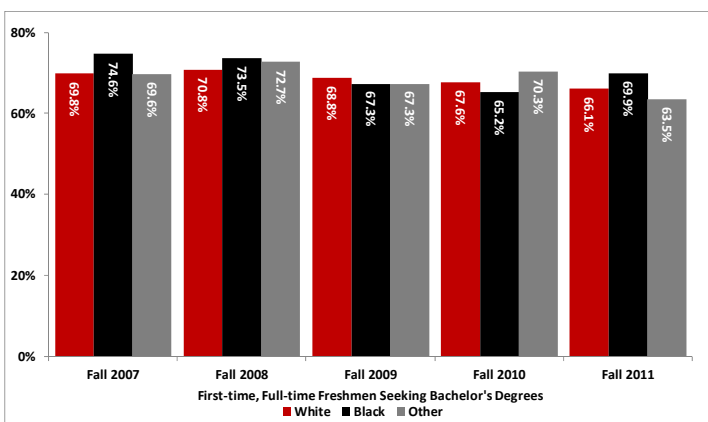

**One-Year Retention Rates, Fall 2007-Fall 2011 Cohorts**

**Six-Year Graduation Rates, Fall 2002-Fall 2006 Cohorts**

**One-Year Institutional Retention Rates by Gender, Fall 2007-Fall 2011 Cohorts**

**Six-Year Institutional Graduation Rates by Gender, Fall 2002-Fall 2006 Cohorts**

**One-Year Institutional Retention Rates by Race, Fall 2007-Fall 2011 Cohorts**

**Six-Year Institutional Graduation Rates by Race, Fall 2002-Fall 2006 Cohorts**

Source: VSU SRA Analysis of USG's Retention, Graduation, and Degrees Reports, 2012.